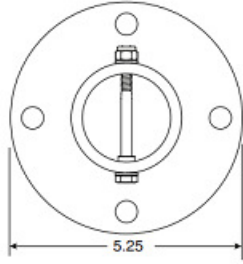

1.90" Aluminum Slide Flange

Part No.
PF-3119

Parts List	
QTY	Description
1	White Slide Flange
1	1/4"-20 x 2-3/4" SS Bolt
2	1/4" Stainless Steel Washers
1	1/4" Aluminum Bushing
1	1/4"-20 SS Lock Nut

- White Powder Coated Aluminum
- Accomodates 1.90" OD Tubing (1.5" id)
- SS Through Bolt Secures Slide Leg