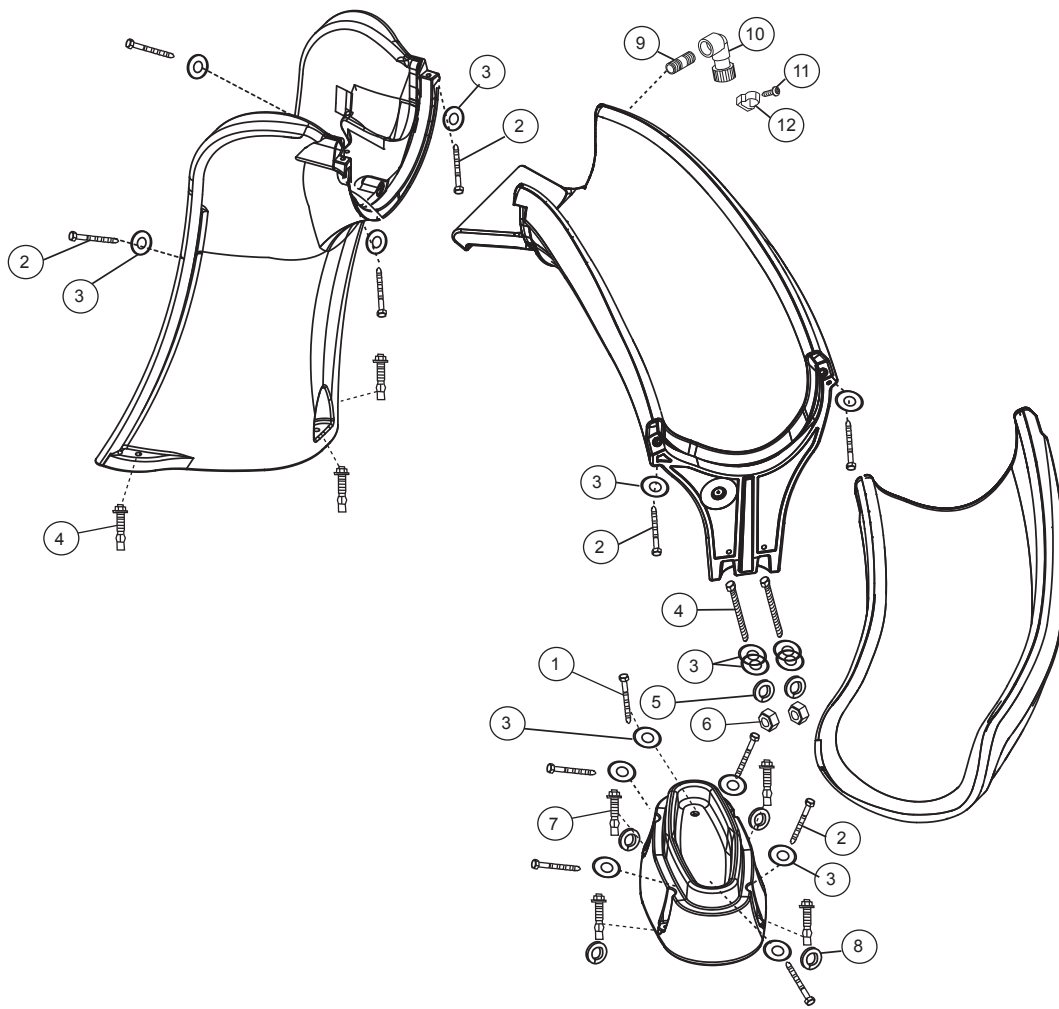

Cyclone

Compact style ideal for limited deck space and smaller pool enthusiasts.

- 4'1" in height (3'2" to seat)
- Available with a right curve flume only
- Accommodates sliders up to 175 lbs/79kg
- Sturdy rotomolded construction for strength and durability
- Enclosed ladder design for maximum safety
- Designed for quick and easy assembly
- Water delivery system connects to a garden hose
- Simple deck mounted installation
- Intended for in-ground residential swimming pools only

Slide Color

TAUPE

SANDSTONE*

GRAY GRANITE*

Due to printing technology, actual color may differ.

Adult supervision required at all times when children are using this slide.

Model No.	Description	Shipping			
		Weight	Length	Width	Height
698-209-58123	Sandstone, Right Curve	135 lbs 61kg	51.5" 131cm	41.5" 105cm	31.5" 80cm
698-209-58124	Gray Granite*, Right Curve				
698-209-58110	Taupe, Right Curve				

Key	Part No.	Description	Kit A	Kit B
Kit A	69-209-113	Cyclone Hardware Kit		
Kit B	69-209-710	Water Kit		
1		3/8" x 3.5" Lag Screw	•	
2		3/8" x 2.5" Lag Screw	•	
3		3/8" Flat Washer	•	
4		3/8" x 6" Hex Head Bolts	•	
5		3/8" Lock Washers	•	
6		3/8" Hex Nuts	•	
7		Concrete Anchors	•	
8		1/2" Lock Washers	•	
9		3/4" x 2" PVC Nipple		•
10		3/4" FHT x 3/4" FIPT Swivel 90		•
11		Hose Clip Screw		•
12		3/4" Hose Clip		•
	8-531	Gasket (2' required. Sold by foot)		•