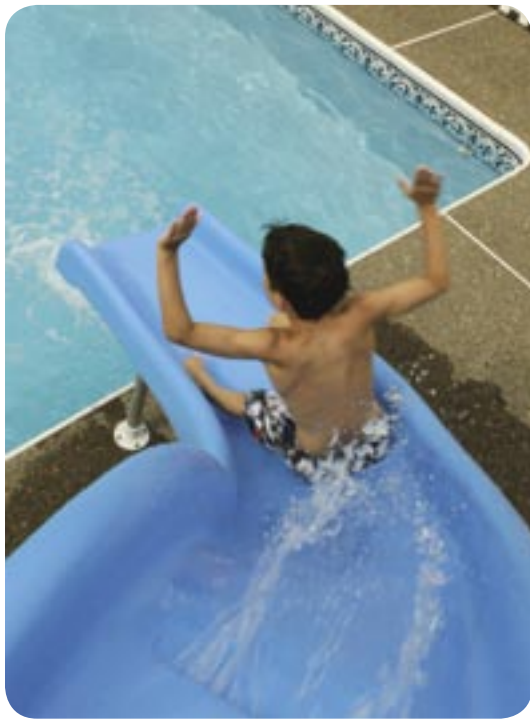

BIG FUN AND A GREAT VALUE

Rogue™ GrandRapids™

BIG FUN AND A GREAT VALUE

Our popular, tried and true Rogue™ slide gives you a large slide packed with features for maximum sliding fun.

- 6'6" tall at the top of runway
- New GrandRapids™ water delivery system—twice the water for twice the sliding fun!
- Available in right or left curves.
- Heavy-Duty ladder, rails and legs for added stability
- Scratch-resistant acrylic runway for long product life.
- Can be surface or in-deck mounted to accommodate any pool.
- Accommodates children up to 250 lbs.
- This Slide Fully Complies with the U.S. Consumer Product Safety Commission's Safety Standard for Swimming Pool Slides (16 CFR 1207)

Rogue™ Grand Rapids™

FOOTPRINT:

Radiant White

Marine Blue

Silver Gray

Pewter Gray

Taupe

Actual product colors vary slightly.