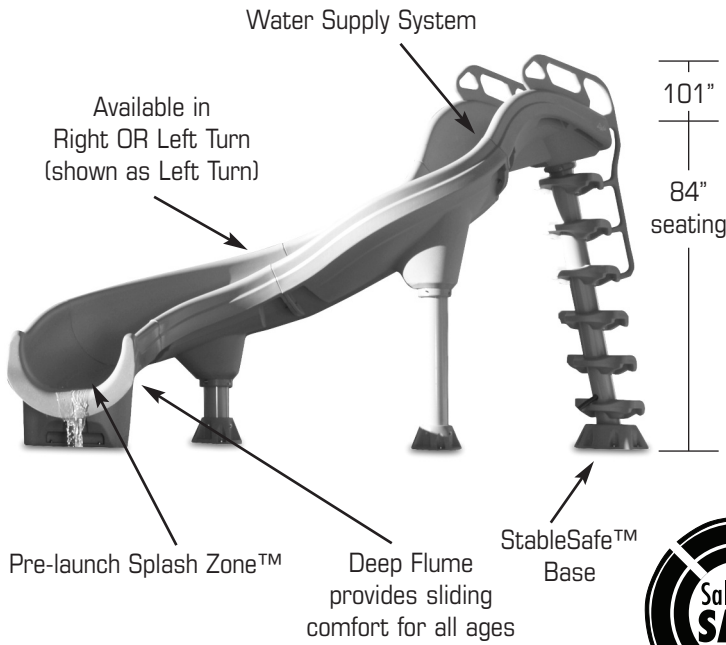

ADRENALINE™ SLIDE:

FEATURES:

- Rotational Molded - Polyethylene Construction on Flume, Steps, Rails & Leg Supports (PVC Legs)
- Available in Summit Gray Only
- Available in Right OR Left Turn
- 84" High at Seating Area
- Flume Width = 25"
- Flume Depth = 14.4"
- Fantastic Water Supply System
- 15-25 GPM (Actual GPM rating will vary depending on specific pool size and pool equipment used.)
- Stainless Steel Hardware
- Fully Molded Treads Provide Safe Access to Slide Flume
- Pre-launch Splash Zone™
- Weight Limit = 300 Lbs.

ADRENALINE™ SLIDE

DESCRIPTION	PART NUMBER
Adrenaline Slide - right - gray comes w/ss hardware	Part #ADR1-CR

Adrenaline Footprint for RIGHT Turn Slide

ADRENALINE™ SLIDE:

FEATURES:

- Rotational Molded - Polyethylene Construction on Flume, Steps, Rails & Leg Supports (PVC Legs)
- Available in Summit Gray Only
- Available in Right OR Left Turn
- 84" High at Seating Area
- Flume Width = 25"
- Flume Depth = 14.4"
- Fantastic Water Supply System
- 15-25 GPM (Actual GPM rating will vary depending on specific pool size and pool equipment used.)
- Stainless Steel Hardware
- Fully Molded Treads Provide Safe Access to Slide Flume
- Pre-launch Splash Zone™
- Weight Limit = 300 Lbs.

ADRENALINE™ SLIDE

DESCRIPTION	PART NUMBER
Adrenaline Slide - left - gray	Part #ADR1-CL

comes w/ss hardware

RESIDENTIAL SLIDES

Adrenaline Footprint for LEFT Turn Slide

ADRENALINE™ SLIDE (ADR1-CR SHOWN):

ADRENALINE™ SLIDE (ADR1-CR SHOWN):