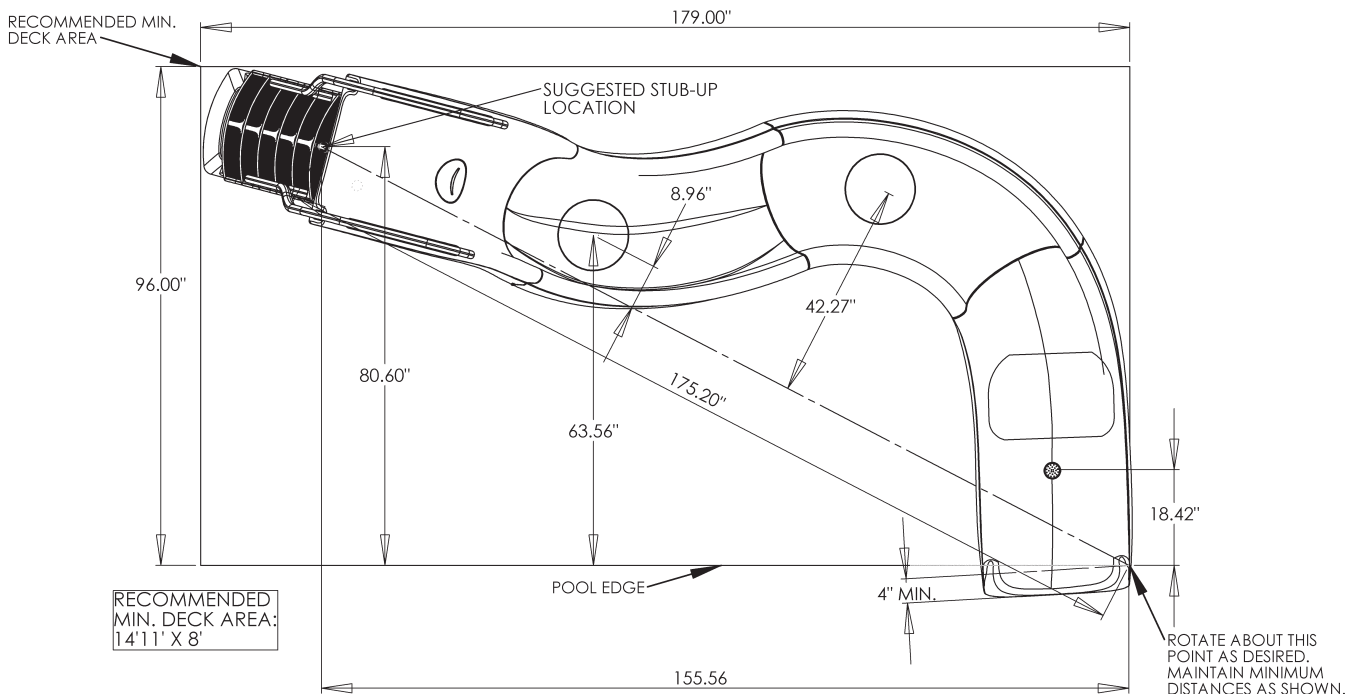

ADRENALINE™ SLIDE:

FEATURES:

- Rotational Molded - Polyethylene Construction on Flume, Steps, Rails & Leg Supports (PVC Legs)
- Available in Summit Gray Only
- Available in Right OR Left Turn
- 84" High at Seating Area
- Flume Width = 25"
- Flume Depth = 14.4"
- Fantastic Water Supply System
- 15-25 GPM (Actual GPM rating will vary depending on specific pool size and pool equipment used.)
- Stainless Steel Hardware
- Fully Molded Treads Provide Safe Access to Slide Flume
- Pre-launch Splash Zone™
- Weight Limit = 300 Lbs.

ADRENALINE™ SLIDE

DESCRIPTION	PART NUMBER
Adrenaline Slide - right - gray comes w/ss hardware	Part #ADR1-CR

Adrenaline Footprint for RIGHT Turn Slide

ADRENALINE™ SLIDE:

FEATURES:

- Rotational Molded - Polyethylene Construction on Flume, Steps, Rails & Leg Supports (PVC Legs)
- Available in Summit Gray Only
- Available in Right OR Left Turn
- 84" High at Seating Area
- Flume Width = 25"
- Flume Depth = 14.4"
- Fantastic Water Supply System
- 15-25 GPM (Actual GPM rating will vary depending on specific pool size and pool equipment used.)
- Stainless Steel Hardware
- Fully Molded Treads Provide Safe Access to Slide Flume
- Pre-launch Splash Zone™
- Weight Limit = 300 Lbs.

ADRENALINE™ SLIDE

DESCRIPTION	PART NUMBER
Adrenaline Slide - left - gray	Part #ADR1-CL

comes w/ss hardware

RESIDENTIAL SLIDES

Adrenaline Footprint for LEFT Turn Slide

ADRENALINE™ SLIDE (ADR1-CR SHOWN):

ADRENALINE™ SLIDE (ADR1-CR SHOWN):