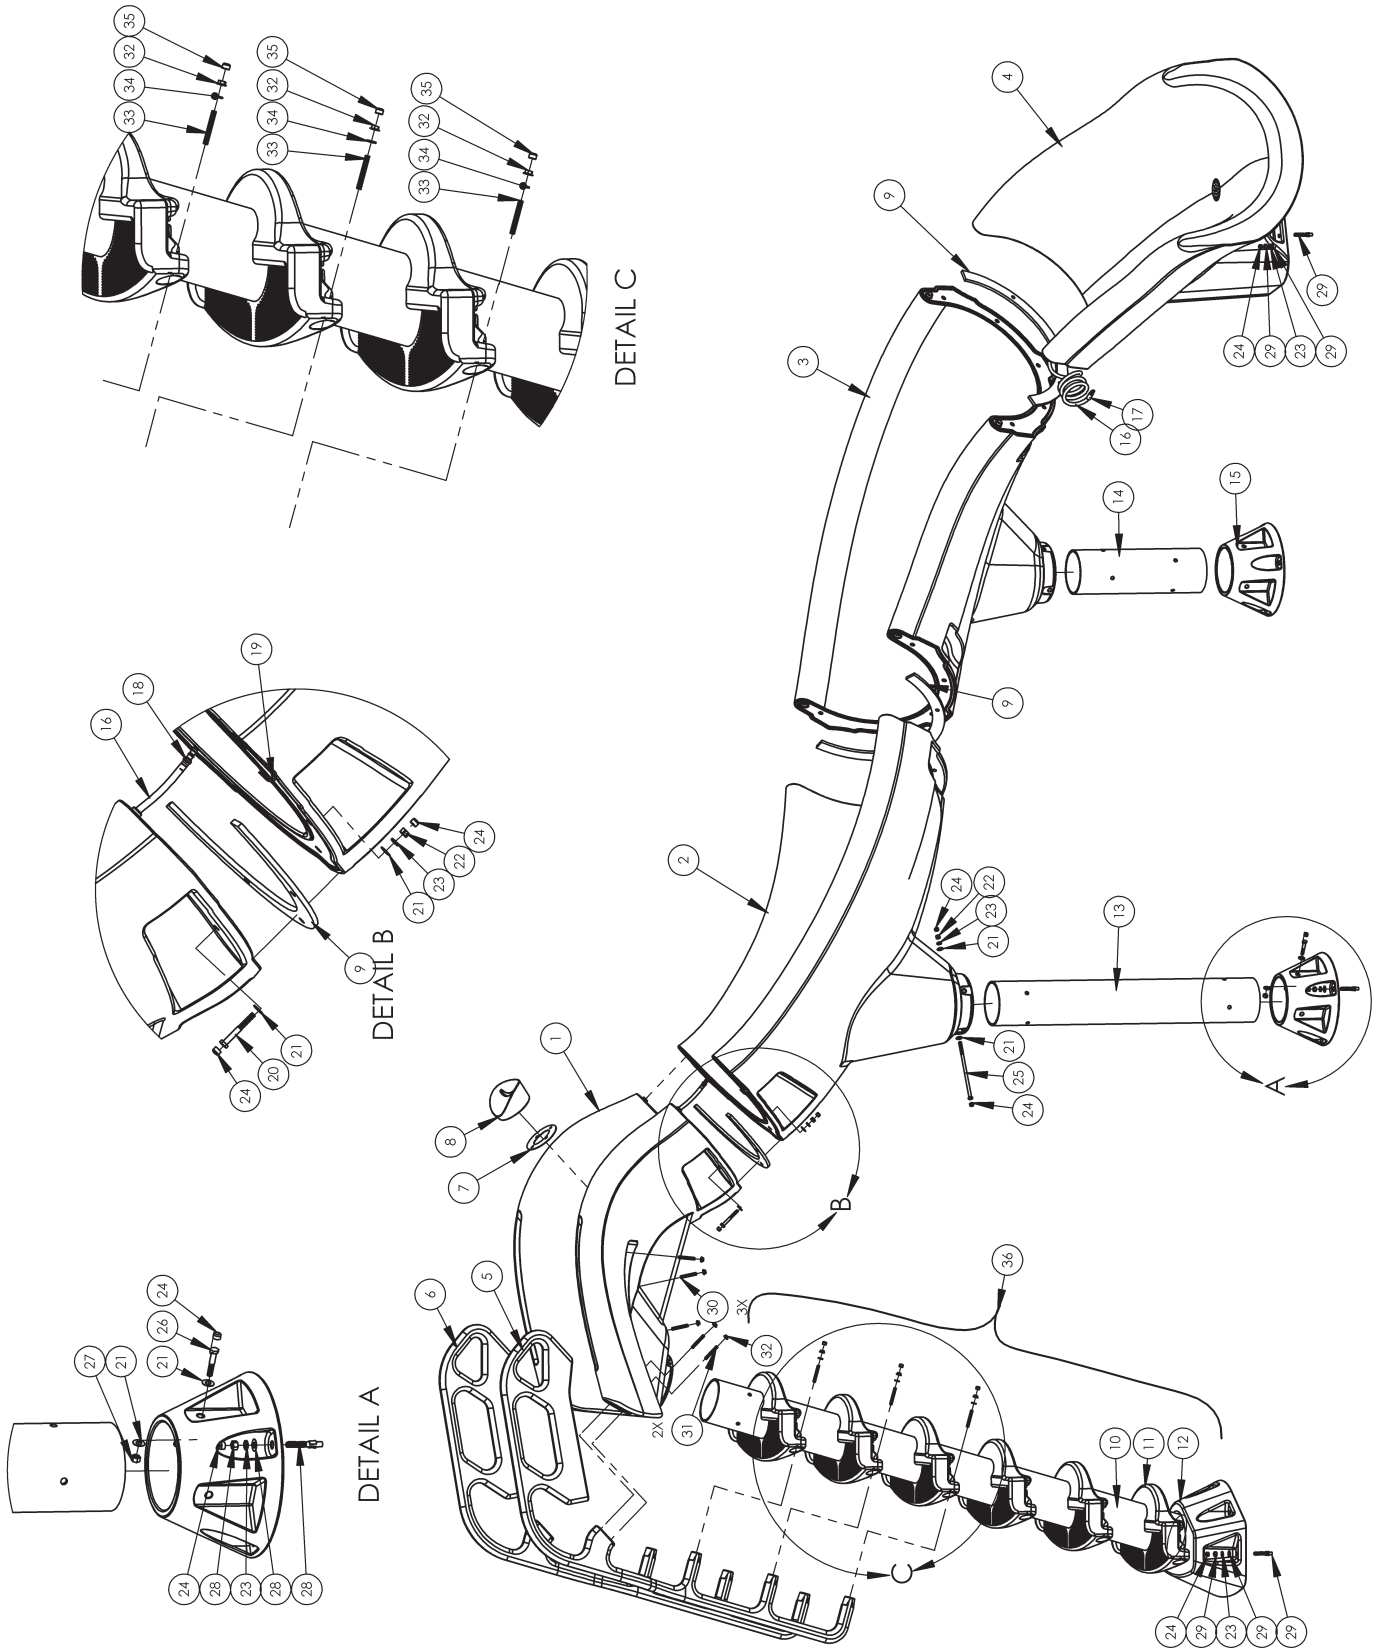

ADRENALINE™ SLIDE:

FEATURES:

- Rotational Molded - Polyethylene Construction on Flume, Steps, Rails & Leg Supports (PVC Legs)
- Available in Summit Gray Only
- Available in Right OR Left Turn
- 84" High at Seating Area
- Flume Width = 25"
- Flume Depth = 14.4"
- Fantastic Water Supply System
- 15-25 GPM (Actual GPM rating will vary depending on specific pool size and pool equipment used.)
- Stainless Steel Hardware
- Fully Molded Treads Provide Safe Access to Slide Flume
- Pre-launch Splash Zone™
- Weight Limit = 300 Lbs.

ADRENALINE™ SLIDE

DESCRIPTION	PART NUMBER
Adrenaline Slide - right - gray comes w/ss hardware	Part #ADR1-CR

Adrenaline Footprint for RIGHT Turn Slide

ADRENALINE™ SLIDE:

FEATURES:

- Rotational Molded - Polyethylene Construction on Flume, Steps, Rails & Leg Supports (PVC Legs)
- Available in Summit Gray Only
- Available in Right OR Left Turn
- 84" High at Seating Area
- Flume Width = 25"
- Flume Depth = 14.4"
- Fantastic Water Supply System
- 15-25 GPM (Actual GPM rating will vary depending on specific pool size and pool equipment used.)
- Stainless Steel Hardware
- Fully Molded Treads Provide Safe Access to Slide Flume
- Pre-launch Splash Zone™
- Weight Limit = 300 Lbs.

ADRENALINE™ SLIDE

DESCRIPTION	PART NUMBER
Adrenaline Slide - left - gray	Part #ADR1-CL

comes w/ss hardware

RESIDENTIAL SLIDES

Adrenaline Footprint for LEFT Turn Slide

ADRENALINE™ SLIDE (ADR1-CR SHOWN):

ADRENALINE™ SLIDE (ADR1-CR SHOWN):