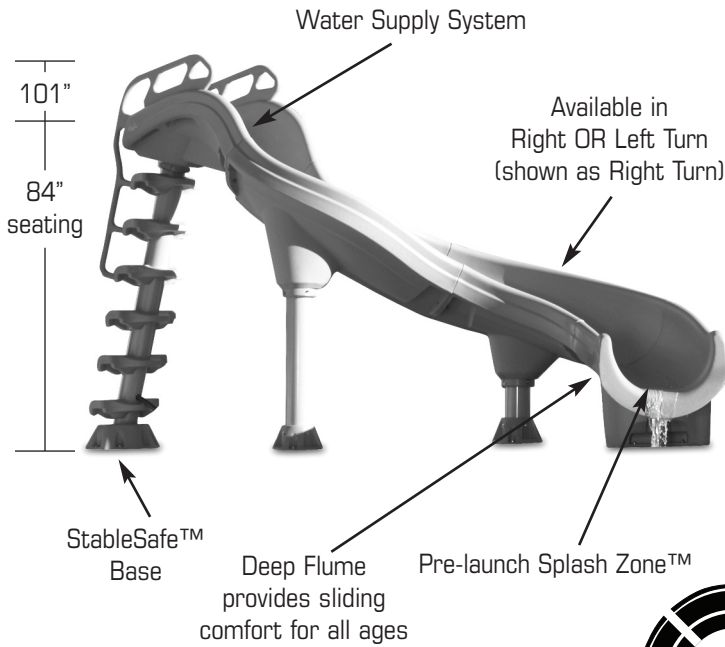

ADRENALINE™ SLIDE:

FEATURES:

- Rotational Molded - Polyethylene Construction on Flume, Steps, Rails & Leg Supports (PVC Legs)
- Available in Summit Gray Only
- Available in Right OR Left Turn
- 84" High at Seating Area
- Flume Width = 25"
- Flume Depth = 14.4"
- Fantastic Water Supply System
- 15-25 GPM (Actual GPM rating will vary depending on specific pool size and pool equipment used.)
- Stainless Steel Hardware
- Fully Molded Treads Provide Safe Access to Slide Flume
- Pre-launch Splash Zone™
- Weight Limit = 300 Lbs.

ADRENALINE™ SLIDE

DESCRIPTION	PART NUMBER
Adrenaline Slide - right - gray comes w/ss hardware	Part #ADR1-CR

Adrenaline Footprint for RIGHT Turn Slide

ADRENALINE™ SLIDE:

FEATURES:

- Rotational Molded - Polyethylene Construction on Flume, Steps, Rails & Leg Supports (PVC Legs)
- Available in Summit Gray Only
- Available in Right OR Left Turn
- 84" High at Seating Area
- Flume Width = 25"
- Flume Depth = 14.4"
- Fantastic Water Supply System
- 15-25 GPM (Actual GPM rating will vary depending on specific pool size and pool equipment used.)
- Stainless Steel Hardware
- Fully Molded Treads Provide Safe Access to Slide Flume
- Pre-launch Splash Zone™
- Weight Limit = 300 Lbs.

ADRENALINE™ SLIDE

DESCRIPTION	PART NUMBER
Adrenaline Slide - left - gray	Part #ADR1-CL

comes w/ss hardware

RESIDENTIAL SLIDES

Adrenaline Footprint for LEFT Turn Slide

ADRENALINE™ SLIDE (ADR1-CR SHOWN):

ADRENALINE™ SLIDE (ADR1-CR SHOWN):

* not pictured

NOTES:

Adrenaline slide only comes in Summit Gray
Adrenaline slide is available in a right or left turn configuration

RESIDENTIAL SLIDES