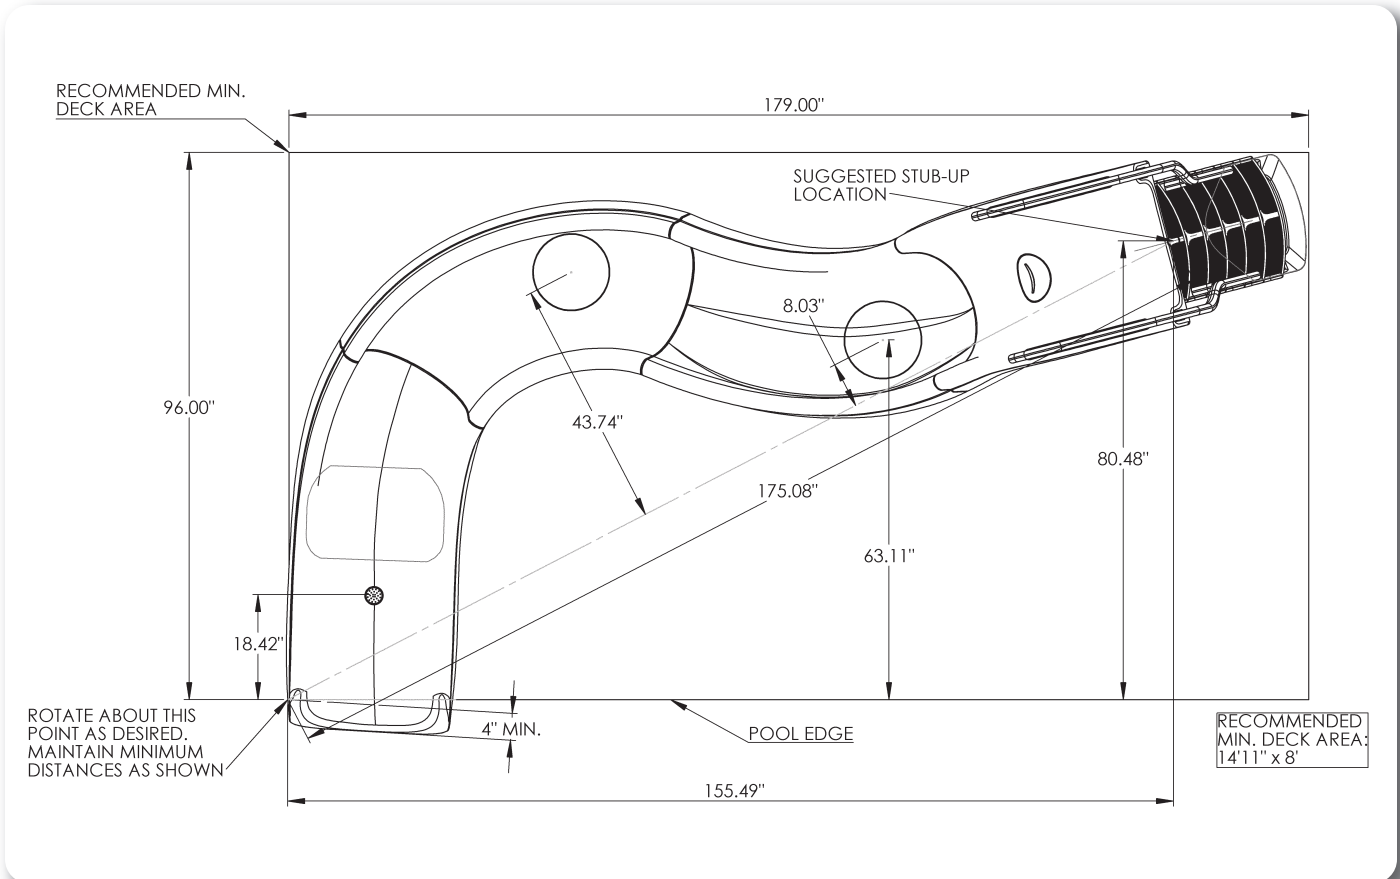

ADRENALINE™ SLIDE:

FEATURES:

- Rotational Molded - Polyethylene Construction on Flume, Steps, Rails & Leg Supports (PVC Legs)
- Available in Summit Gray Only
- Available in Right OR Left Turn
- 84" High at Seating Area
- Flume Width = 25"
- Flume Depth = 14.4"
- Fantastic Water Supply System
- 15-25 GPM (Actual GPM rating will vary depending on specific pool size and pool equipment used.)
- Stainless Steel Hardware
- Fully Molded Treads Provide Safe Access to Slide Flume
- Pre-launch Splash Zone™
- Weight Limit = 300 Lbs.

ADRENALINE™ SLIDE

DESCRIPTION	PART NUMBER
Adrenaline Slide - right - gray comes w/ss hardware	Part #ADR1-CR

Adrenaline Footprint for RIGHT Turn Slide

ADRENALINE™ SLIDE:

FEATURES:

- Rotational Molded - Polyethylene Construction on Flume, Steps, Rails & Leg Supports (PVC Legs)
- Available in Summit Gray Only
- Available in Right OR Left Turn
- 84" High at Seating Area
- Flume Width = 25"
- Flume Depth = 14.4"
- Fantastic Water Supply System
- 15-25 GPM (Actual GPM rating will vary depending on specific pool size and pool equipment used.)
- Stainless Steel Hardware
- Fully Molded Treads Provide Safe Access to Slide Flume
- Pre-launch Splash Zone™
- Weight Limit = 300 Lbs.

ADRENALINE™ SLIDE

DESCRIPTION	PART NUMBER
Adrenaline Slide - left - gray	Part #ADR1-CL

comes w/ss hardware

RESIDENTIAL SLIDES

Adrenaline Footprint for LEFT Turn Slide

ADRENALINE™ SLIDE (ADR1-CR SHOWN):

ADRENALINE™ SLIDE (ADR1-CR SHOWN):