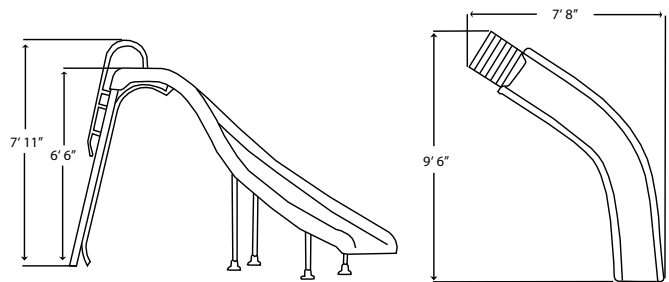

FOOTPRINT:

Radiant White

Marine Blue

Silver Gray

Pewter Gray

Taupe

Actual product colors vary slightly.

All installations must meet applicable local codes and installation must be completed in accordance with S.R. Smith written instructions.

Model No.	Curve	Color
635-209-58110	RT	Taupe
635-209-5812	RT	Radiant White
635-209-58120	RT	Pewter Gray
635-209-58121	RT	Silver Gray
635-209-5813	RT	Marine Blue
635-209-58210	LT	Taupe
635-209-5822	LT	Radiant White
635-209-58220	LT	Pewter Gray
635-209-58221	LT	Silver Gray
635-209-5823	LT	Marine Blue

Copyright © 2006 S.R. Smith. All rights reserved.

M-E-BRO-82 09/06

Home Office, Sales and Manufacturing
P.O. Box 400 • 1017 SW Berg Parkway
Canby, OREGON 97013
Phone 503.266.2231 • Fax 503.266.4334

www.srsmith.com 800.824.4387