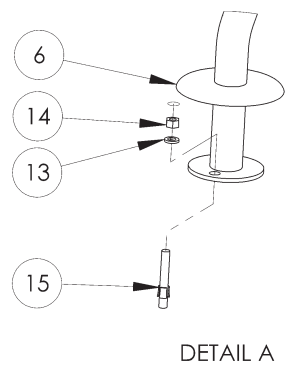

ZOOMERANG™ SLIDE

DESCRIPTION	PART NUMBER
Zoomerang Slide - right - wht	Part #ZM-CR-SS
comes w/ss hardware	

RESIDENTIAL SLIDES

Zoomerang™ Footprint for RIGHT Turn Only Slide

ZOOMERANG™ SLIDE (ZM-CR-SS):

RESIDENTIAL SLIDES

ZOOMERANG™ SLIDE (ZM-CR-SS):

ALL CHART INFORMATION BELOW CORRESPONDS WITH THE DRAWING ON THE PREVIOUS PAGE.

RESIDENTIAL SLIDES

DRAWING REPRESENTS THE FOLLOWING PART NUMBERS:
ZM-CR-SS

ITEM #	COMPONENT	DESCRIPTION	KITS – QTY. COUNTS			
			ZM-H1-SS	ZM-H2-SS	ZM	N/A
1	ZM-R	ZOOMERANG RUNWAY			1	
2	ZM-B	FLUME SUPPORT BASE			1	
3	ZM-Ladder	ZOOMERANG LADDER			2	
4	ZM-T	ZOOMERANG LADDER TREADS			3	
5	ZM-HR	ZOOMERANG HANDRAILS			2	
6	LADDER ESCUTCHEONS	LADDER ESCUTCHEONS			2	
7	H-.463 X .310 CAP	GRAY PROTECTIVE CAP		3		
8	H-.562 X .390 CAP	GRAY PROTECTIVE CAP		3		
9	H-NYLON BUSHING	.500 OD X.257 ID NYLON BUSHING		3		
10	H-SS 1/4 FLAT W	1/4" FLAT WASHER S.S.		6		
11	H-SS 1/4 H C/S	1/4" X 1-1/4" HEX HEAD BOLT S.S.		3		
12	H-SS 1/4 H NUT	1/4" FINISH HEX NUT S.S.		3		
13	H-SS 3/8 FLT WASHER	3/8" X 1" FLAT WASHER S.S.	4			
14	H-SS 3/8 F NUT	3/8" FINISH NUT S.S.		1		
15	H-SS 3/8 WEDGE	3/8" X 2-3/4" WEDGE ANCHOR W/NUT & WASHER S.S.	4	3		
16	H-SS 3/8 X 3 TAP	3/8" X 3" HEX HEAD TAP BOLT S.S.	4			
17	H-SS 5/16 BOLT	5/16 X 2 3/4" LADDER BOLT S.S.	6			
18	H-SS 5/16 F WAS	5/16" SAE FLAT WASHER S.S.	6			
19	H-SS 5/16 H NUT	5/16"HEX FINISH NUT S.S.	6			
20	H-VINYL NUT CAP	1-5/8" X 1/2" WHITE VINYL CAP	2			
21	ZM-RA	ZOOMERANG RETURN ADAPTER				1