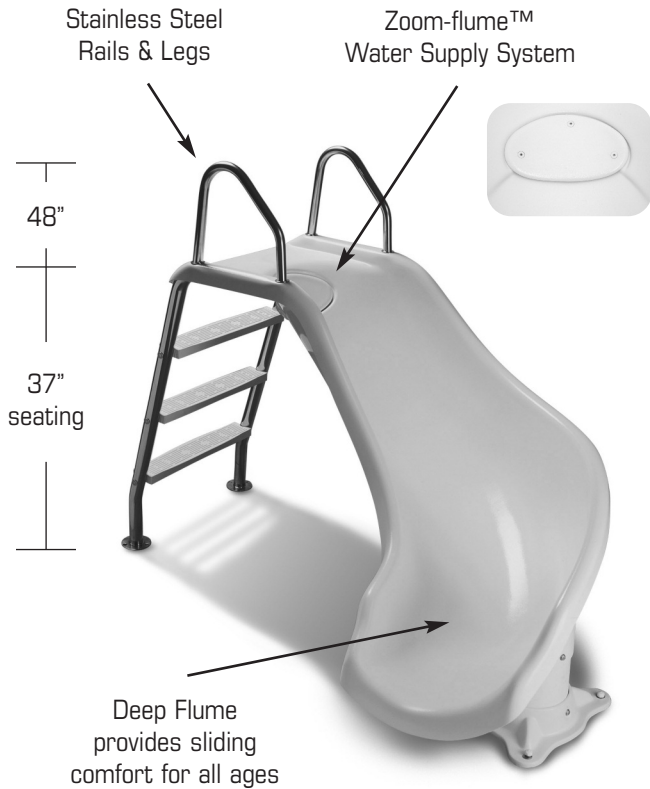

ZOOMERANG™ SLIDE:

FEATURES:

- Durable & Long Lasting Acrylic Construction
- Available in White Only
- Available in Right Turn Only
- 37" High at Seating Area
- Flume Width = 19" (centerline)
- Flume Depth = 9.5"
- Zoom-Flume™ Water Supply System
- 15-25 GPM (Actual GPM rating will vary depending on specific pool size and pool equipment used.)
- Stainless Steel Rails, Legs & Hardware
- Discretely Sits Below a 6' Privacy Fence
- Designed for In-Ground Pools
- Minimum Water Depth of 3'6"
- Water Supply Attaches Directly to Pool Return Inlet
- Weight Limit = 200 Lbs.

ZOOMERANG™ SLIDE

DESCRIPTION	PART NUMBER
Zoomerang Slide - right - wht	Part #ZM-CR-SS
comes w/ss hardware	

RESIDENTIAL SLIDES

Zoomerang™ Footprint for RIGHT Turn Only Slide

ZOOMERANG™ SLIDE (ZM-CR-SS):

RESIDENTIAL SLIDES

* not pictured

NOTES:

Zoomerang available in white only.
Zoomerang available in right turn only.