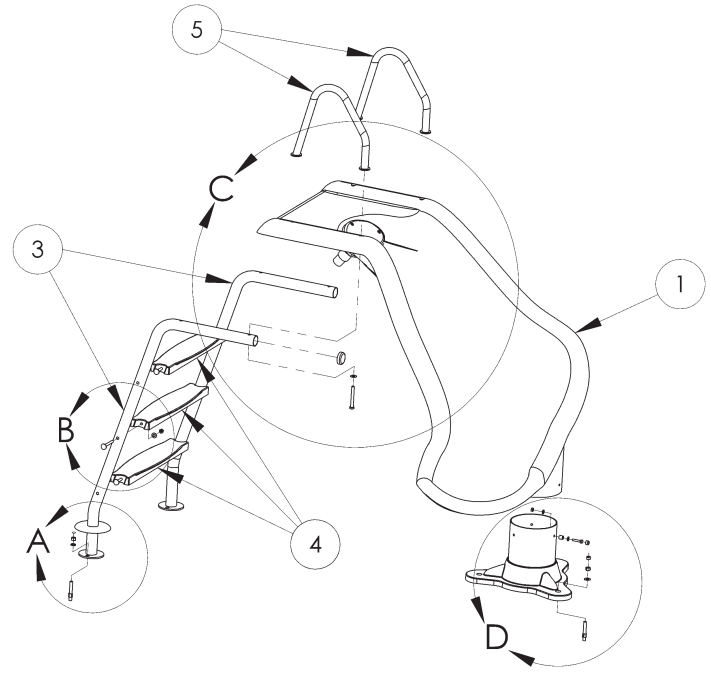

ZOOMERANG™ SLIDE:

FEATURES:

- Durable & Long Lasting Acrylic Construction
- Available in White Only
- Available in Right Turn Only
- 37" High at Seating Area
- Flume Width = 19" (centerline)
- Flume Depth = 9.5"
- Zoom-Flume™ Water Supply System
- 15-25 GPM (Actual GPM rating will vary depending on specific pool size and pool equipment used.)
- Stainless Steel Rails, Legs & Hardware
- Discretely Sits Below a 6' Privacy Fence
- Designed for In-Ground Pools
- Minimum Water Depth of 3'6"
- Water Supply Attaches Directly to Pool Return Inlet
- Weight Limit = 200 Lbs.

ZOOMERANG™ SLIDE

DESCRIPTION	PART NUMBER
Zoomerang Slide - right - wht	Part #ZM-CR-SS
comes w/ss hardware	

RESIDENTIAL SLIDES

Zoomerang™ Footprint for RIGHT Turn Only Slide

ZOOMERANG™ SLIDE (ZM-CR-SS):

RESIDENTIAL SLIDES