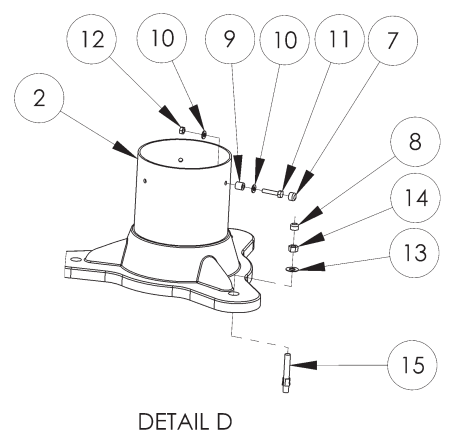

ZOOMERANG™ SLIDE:

FEATURES:

- Durable & Long Lasting Acrylic Construction
- Available in White Only
- Available in Right Turn Only
- 37" High at Seating Area
- Flume Width = 19" (centerline)
- Flume Depth = 9.5"
- Zoom-Flume™ Water Supply System
- 15-25 GPM (Actual GPM rating will vary depending on specific pool size and pool equipment used.)
- Stainless Steel Rails, Legs & Hardware
- Discretely Sits Below a 6' Privacy Fence
- Designed for In-Ground Pools
- Minimum Water Depth of 3'6"
- Water Supply Attaches Directly to Pool Return Inlet
- Weight Limit = 200 Lbs.

ZOOMERANG™ SLIDE

DESCRIPTION	PART NUMBER
Zoomerang Slide - right - wht	Part #ZM-CR-SS
comes w/ss hardware	

RESIDENTIAL SLIDES

Zoomerang™ Footprint for RIGHT Turn Only Slide

ZOOMERANG™ SLIDE (ZM-CR-SS):

RESIDENTIAL SLIDES