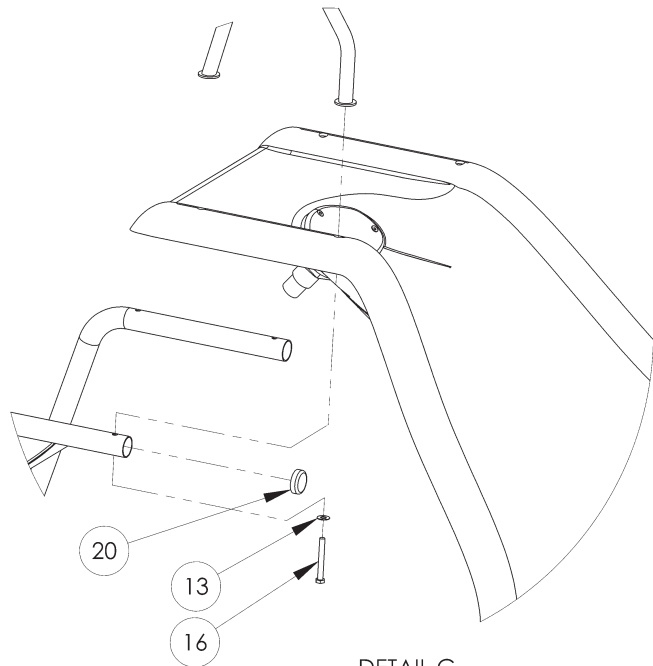

ZOOMERANG™ SLIDE:

FEATURES:

- Durable & Long Lasting Acrylic Construction
- Available in White Only
- Available in Right Turn Only
- 37" High at Seating Area
- Flume Width = 19" (centerline)
- Flume Depth = 9.5"
- Zoom-Flume™ Water Supply System
- 15-25 GPM (Actual GPM rating will vary depending on specific pool size and pool equipment used.)
- Stainless Steel Rails, Legs & Hardware
- Discretely Sits Below a 6' Privacy Fence
- Designed for In-Ground Pools
- Minimum Water Depth of 3'6"
- Water Supply Attaches Directly to Pool Return Inlet
- Weight Limit = 200 Lbs.

ZOOMERANG™ SLIDE

DESCRIPTION	PART NUMBER
Zoomerang Slide - right - wht	Part #ZM-CR-SS
comes w/ss hardware	

RESIDENTIAL SLIDES

Zoomerang™ Footprint for RIGHT Turn Only Slide

ZOOMERANG™ SLIDE (ZM-CR-SS):

RESIDENTIAL SLIDES