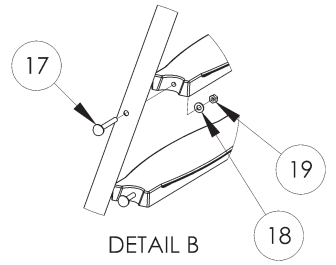

ZOOMERANG™ SLIDE:

FEATURES:

- Durable & Long Lasting Acrylic Construction
- Available in White Only
- Available in Right Turn Only
- 37" High at Seating Area
- Flume Width = 19" (centerline)
- Flume Depth = 9.5"
- Zoom-Flume™ Water Supply System
- 15-25 GPM (Actual GPM rating will vary depending on specific pool size and pool equipment used.)
- Stainless Steel Rails, Legs & Hardware
- Discretely Sits Below a 6' Privacy Fence
- Designed for In-Ground Pools
- Minimum Water Depth of 3'6"
- Water Supply Attaches Directly to Pool Return Inlet
- Weight Limit = 200 Lbs.

ZOOMERANG™ SLIDE (ZM-CR-SS):

ALL CHART INFORMATION BELOW CORRESPONDS WITH THE DRAWING ON THE PREVIOUS PAGE.

RESIDENTIAL SLIDES

DRAWING REPRESENTS THE FOLLOWING PART NUMBERS:
ZM-CR-SS

ITEM #	COMPONENT	DESCRIPTION	KITS – QTY. COUNTS			
			ZM-H1-SS	ZM-H2-SS	ZM	N/A
1	ZM-R	ZOOMERANG RUNWAY			1	
2	ZM-B	FLUME SUPPORT BASE			1	
3	ZM-Ladder	ZOOMERANG LADDER			2	
4	ZM-T	ZOOMERANG LADDER TREADS			3	
5	ZM-HR	ZOOMERANG HANDRAILS			2	
6	LADDER ESCUTCHEONS	LADDER ESCUTCHEONS			2	
7	H-.463 X .310 CAP	GRAY PROTECTIVE CAP		3		
8	H-.562 X .390 CAP	GRAY PROTECTIVE CAP		3		
9	H-NYLON BUSHING	.500 OD X.257 ID NYLON BUSHING		3		
10	H-SS 1/4 FLAT W	1/4" FLAT WASHER S.S.		6		
11	H-SS 1/4 H C/S	1/4" X 1-1/4" HEX HEAD BOLT S.S.		3		
12	H-SS 1/4 H NUT	1/4" FINISH HEX NUT S.S.		3		
13	H-SS 3/8 FLT WASHER	3/8" X 1" FLAT WASHER S.S.	4			
14	H-SS 3/8 F NUT	3/8" FINISH NUT S.S.		1		
15	H-SS 3/8 WEDGE	3/8" X 2-3/4" WEDGE ANCHOR W/NUT & WASHER S.S.	4	3		
16	H-SS 3/8 X 3 TAP	3/8" X 3" HEX HEAD TAP BOLT S.S.	4			
17	H-SS 5/16 BOLT	5/16 X 2 3/4" LADDER BOLT S.S.	6			
18	H-SS 5/16 F WAS	5/16" SAE FLAT WASHER S.S.	6			
19	H-SS 5/16 H NUT	5/16"HEX FINISH NUT S.S.	6			
20	H-VINYL NUT CAP	1-5/8" X 1/2" WHITE VINYL CAP	2			
21	ZM-RA	ZOOMERANG RETURN ADAPTER				1