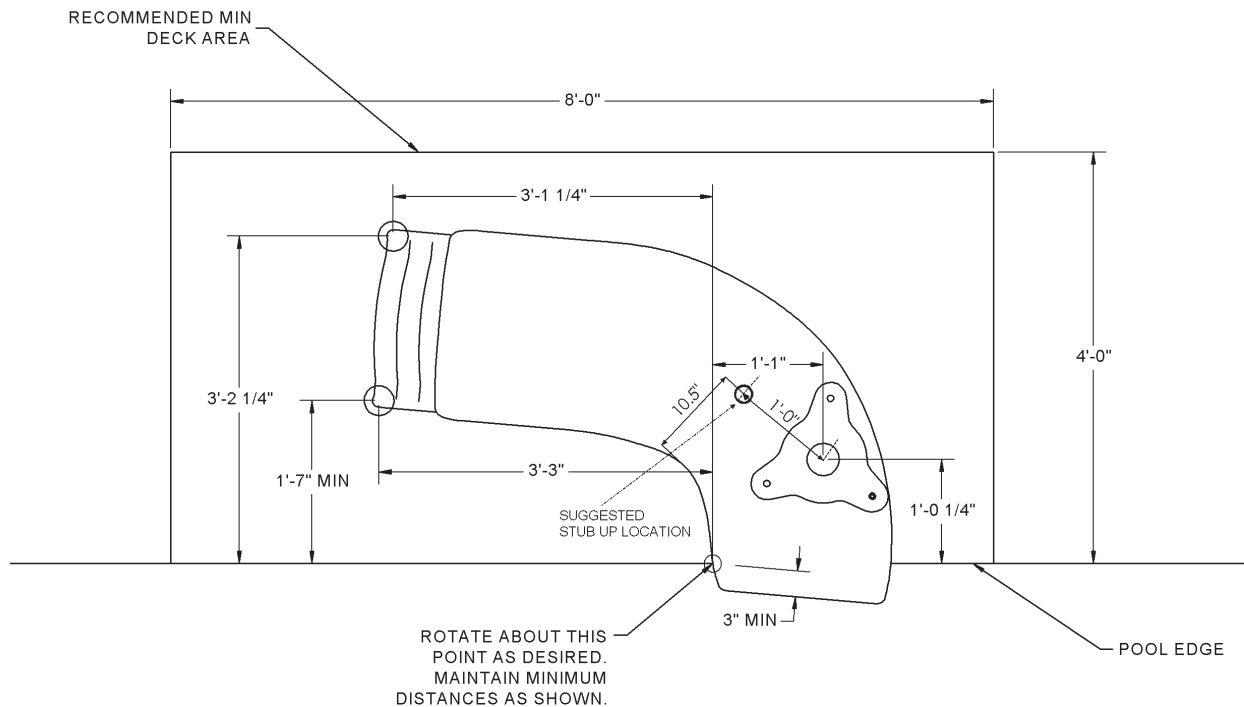

ZOOMERANG™ SLIDE:

FEATURES:

- Durable & Long Lasting Acrylic Construction
- Available in White Only
- Available in Right Turn Only
- 37" High at Seating Area
- Flume Width = 19" (centerline)
- Flume Depth = 9.5"
- Zoom-Flume™ Water Supply System
- 15-25 GPM (Actual GPM rating will vary depending on specific pool size and pool equipment used.)
- Stainless Steel Rails, Legs & Hardware
- Discretely Sits Below a 6' Privacy Fence
- Designed for In-Ground Pools
- Minimum Water Depth of 3'6"
- Water Supply Attaches Directly to Pool Return Inlet
- Weight Limit = 200 Lbs.

ZOOMERANG™ SLIDE

DESCRIPTION	PART NUMBER
Zoomerang Slide - right - wht	Part #ZM-CR-SS
comes w/ss hardware	

RESIDENTIAL SLIDES

Zoomerang™ Footprint for RIGHT Turn Only Slide

ZOOMERANG™ SLIDE (ZM-CR-SS):

RESIDENTIAL SLIDES