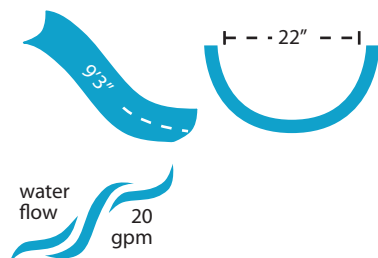

Rogue² New!

A retro look with a thoroughly modern flume makes this the new standard for backyard fun.

- 8' in height (6'6" to seat)
- Available in right or left curved flume
- Accommodates sliders up to 250 lbs.
- Wide flume with high walls
- Designed for quick, easy assembly
- Improved high volume water delivery system can be plumbed through the pool's return line or connected to a garden hose
- Can be surface or in-deck mounted to accommodate any pool (flanges must be purchased separately)
- Intended for use on residential in-ground swimming pools only

Slide Color

Due to printing technology, actual color may differ.

All installations must comply with all applicable local and national codes and installation must be completed in accordance with S.R.Smith installation instructions.

Adult supervision required at all times when children are using this slide.

Flume Details

| Model No. | Description | Shipping | | |
|---------------|--------------------|----------|--------|-------|
| | | Weight | Length | Width |
| 610-209-5812 | White, Right Curve | 200 lbs | 92" | 40" |
| 610-209-5822 | White, Left Curve | | | |
| 610-209-58110 | Taupe, Right Curve | | | |
| 610-209-58210 | Taupe, Left Curve | | | |
| 610-209-5813 | Blue, Right Curve | | | |
| 610-209-5823 | Blue, Left Curve | | | |
| 610-209-58120 | Gray, Right Curve | | | |
| 610-209-58220 | Gray, Left Curve | | | |