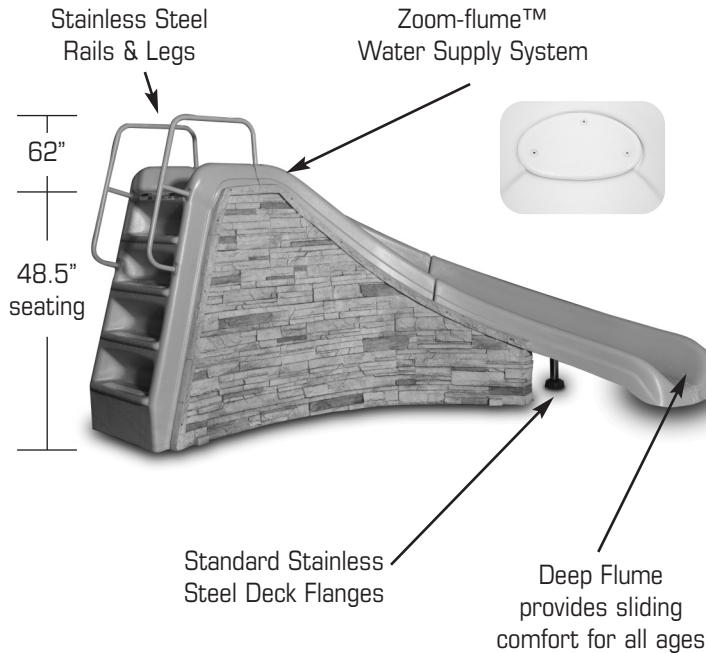

EDGESTONE SLIDE ROCK™:

Edgestone Rock Colors = Graystone: -33; Brownstone: -34
(add custom color code behind part # when ordering)

Powder Coated Rail Colors = Tan slide comes with Earth: -3;
 Gray slide comes with Hammertone Gray: -6;

FEATURES:

- Durable, Rugged, & Light Weight Polyurea Construction (Rock Panels)
- Slide Available in Tan & Gray
- Available in Right Turn Only
- 48.5" High at Seating Area
- Flume Width = 22" (centerline)
- Flume Depth = 9.5"
- Zoom-Flume™ Water Supply System
- 15-25 GPM (Actual GPM rating will vary depending on specific pool size and pool equipment used.)
- Stainless Steel Rails, Legs & Hardware
- Standard Powder Coated Handrails with Tan or Gray Slide Rock Slide
- Discretely Sits Below a 6' Privacy Fence
- Simulated Rock Accents (Front & Rear Rock Accents Available Separately)
- Fully Molded Steps Provide Safe Access to Slide Flume
- Weight Limit = 250 Lbs.
- See Available Slide Colors on Pg. 31

**Edgestone Slide Rock™ Footprint
 for RIGHT Turn Only Slide**