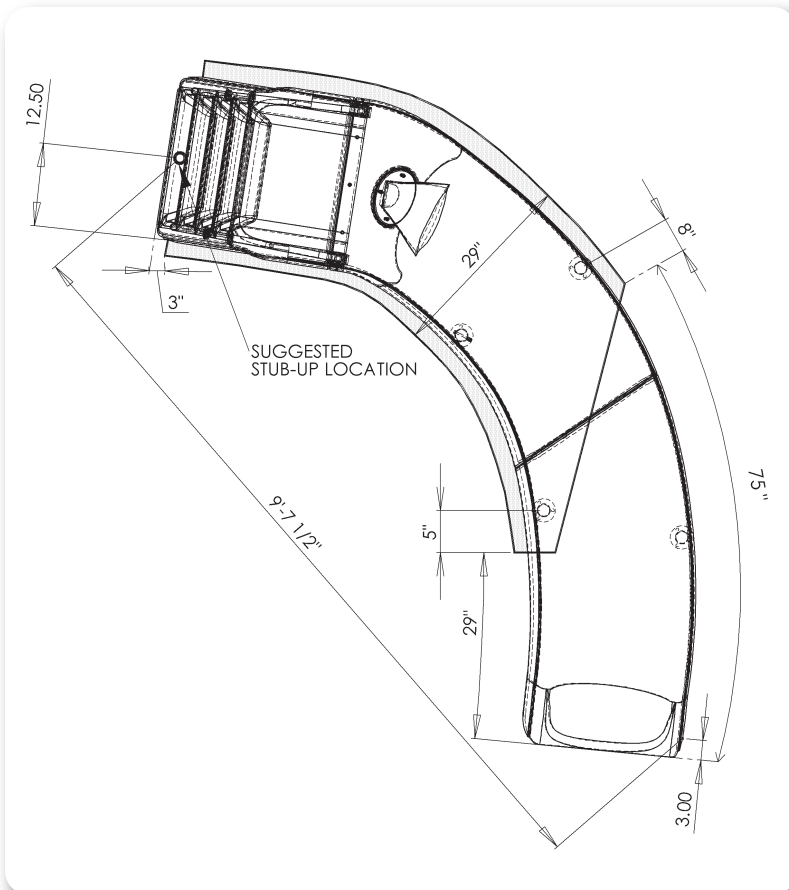

EDGESTONE SLIDE ROCK™:

Edgestone Rock Colors = Graystone: -33; Brownstone: -34
(add custom color code behind part # when ordering)

Powder Coated Rail Colors = Tan slide comes with Earth: -3;
 Gray slide comes with Hammertone Gray: -6;

FEATURES:

- Durable, Rugged, & Light Weight Polyurea Construction (Rock Panels)
- Slide Available in Tan & Gray
- Available in Right Turn Only
- 48.5" High at Seating Area
- Flume Width = 22" (centerline)
- Flume Depth = 9.5"
- Zoom-Flume™ Water Supply System
- 15-25 GPM (Actual GPM rating will vary depending on specific pool size and pool equipment used.)
- Stainless Steel Rails, Legs & Hardware
- Standard Powder Coated Handrails with Tan or Gray Slide Rock Slide
- Discretely Sits Below a 6' Privacy Fence
- Simulated Rock Accents (Front & Rear Rock Accents Available Separately)
- Fully Molded Steps Provide Safe Access to Slide Flume
- Weight Limit = 250 Lbs.
- See Available Slide Colors on Pg. 31

ES SLIDE ROCK™

| DESCRIPTION | PART NUMBER |
|------------------------------|-------------|
| ES Slide Rock - right - tan | Part #7920 |
| ES Slide Rock - right - gray | Part #7930 |

comes w/ss hardware

**Edgestone Slide Rock™ Footprint
 for RIGHT Turn Only Slide**