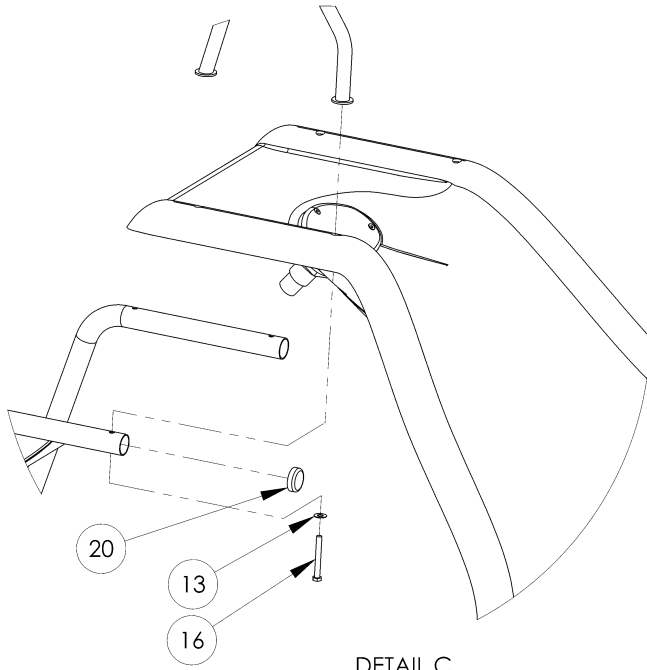

ZOOMERANG™ SLIDE:

FEATURES:

- Durable & Long Lasting Acrylic Construction
- Available in White Only
- Available in Right Turn Only
- 37" High at Seating Area
- Zoom-Flume™ Water Supply System
- Stainless Steel Rails, Legs & Hardware
- Discretely Sits Below a 6' Privacy Fence
- Designed for In-Ground Pools
- Minimum Water Depth of 3'6"
- Water Supply Attaches Directly to Pool Return Inlet
- Weight Limit = 200 Lbs.

RESIDENTIAL SLIDES

ZOOMERANG™ SLIDE

DESCRIPTION	PART NUMBER
Zoomerang Slide - right - wht	Part #ZM-CR-SS

comes w/ss hardware

Zoomerang™ Footprint for RIGHT Turn Only Slide

ZOOMERANG™ SLIDE (ZM-CR-SS):

RESIDENTIAL SLIDES

ZOOMERANG™ SLIDE (ZM-CR-SS):

ALL CHART INFORMATION BELOW CORRESPONDS WITH THE DRAWING ON THE PREVIOUS PAGE.

DRAWING REPRESENTS THE FOLLOWING PART NUMBERS:
ZM-CR-SS

ITEM #	COMPONENT	DESCRIPTION	KITS – QTY. COUNTS		
			ZM-H1-SS	ZM-H2-SS	ZM
1	ZM-R	ZOOMERANG RUNWAY			1
2	ZM-B	FLUME SUPPORT BASE			1
3	ZM-Ladder	ZOOMERANG LADDER			2
4	ZM-T	ZOOMERANG LADDER TREADS			3
5	ZM-HR	ZOOMERANG HANDRAILS			2
6	LADDER ESCUTCHEONS	LADDER ESCUTCHEONS			2
7	H-.463 X .310 CAP	GRAY PROTECTIVE CAP		3	
8	H-.562 X .390 CAP	GRAY PROTECTIVE CAP		3	
9	H-NYLON BUSHING	.500 OD X.257 ID NYLON BUSHING		3	
10	H-SS 1/4 FLAT W	1/4" FLAT WASHER S.S.		6	
11	H-SS 1/4 H C/S	1/4" X 1-1/4" HEX HEAD BOLT S.S.		3	
12	H-SS 1/4 H NUT	1/4" FINISH HEX NUT S.S.		3	
13	H-SS 3/8 FLT WASHER	3/8" X 1" FLAT WASHER S.S.	12	6	
14	H-SS 3/8 F NUT	3/8" FINISH NUT S.S.	4	3	
15	H-SS 3/8 WEDGE	3/8" X 2-3/4" WEDGE ANCHOR W/NUT & WASHER S.S.	4	3	
16	H-SS 3/8 X 3 TAP	3/8" X 3" HEX HEAD TAP BOLT S.S.	8	3	
17	H-SS 5/16 BOLT	5/16 X 2 3/4" LADDER BOLT S.S.	6		
18	H-SS 5/16 F WAS	5/16" SAE FLAT WASHER S.S.	6		
19	H-SS 5/16 H NUT	5/16"HEX FINISH NUT S.S.	6		
20	H-VINYL NUT CAP	1-5/8" X 1/2" WHITE VINYL CAP	2		