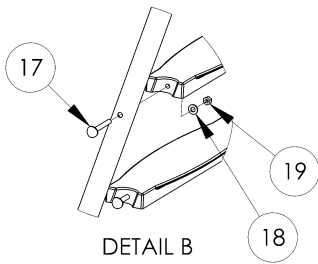

ZOOMERANG™ SLIDE:

FEATURES:

- Durable & Long Lasting Acrylic Construction
- Available in White Only
- Available in Right Turn Only
- 37" High at Seating Area
- Zoom-Flume™ Water Supply System
- Stainless Steel Rails, Legs & Hardware
- Discretely Sits Below a 6' Privacy Fence
- Designed for In-Ground Pools
- Minimum Water Depth of 3'6"
- Water Supply Attaches Directly to Pool Return Inlet
- Weight Limit = 200 Lbs.

RESIDENTIAL SLIDES

ZOOMERANG™ SLIDE

DESCRIPTION	PART NUMBER
Zoomerang Slide - right - wht	Part #ZM-CR-SS

comes w/ss hardware

Zoomerang™ Footprint for RIGHT Turn Only Slide

ZOOMERANG™ SLIDE (ZM-CR-SS):

RESIDENTIAL SLIDES

ZOOMERANG™ SLIDE (ZM-CR-SS):

ALL CHART INFORMATION BELOW CORRESPONDS WITH THE DRAWING ON THE PREVIOUS PAGE.

DRAWING REPRESENTS THE FOLLOWING PART NUMBERS:
ZM-CR-SS

ITEM #	COMPONENT	DESCRIPTION	KITS – QTY. COUNTS		
			ZM-H1-SS	ZM-H2-SS	ZM
1	ZM-R	ZOOMERANG RUNWAY			1
2	ZM-B	FLUME SUPPORT BASE			1
3	ZM-Ladder	ZOOMERANG LADDER			2
4	ZM-T	ZOOMERANG LADDER TREADS			3
5	ZM-HR	ZOOMERANG HANDRAILS			2
6	LADDER ESCUTCHEONS	LADDER ESCUTCHEONS			2
7	H-.463 X .310 CAP	GRAY PROTECTIVE CAP		3	
8	H-.562 X .390 CAP	GRAY PROTECTIVE CAP		3	
9	H-NYLON BUSHING	.500 OD X.257 ID NYLON BUSHING		3	
10	H-SS 1/4 FLAT W	1/4" FLAT WASHER S.S.		6	
11	H-SS 1/4 H C/S	1/4" X 1-1/4" HEX HEAD BOLT S.S.		3	
12	H-SS 1/4 H NUT	1/4" FINISH HEX NUT S.S.		3	
13	H-SS 3/8 FLT WASHER	3/8" X 1" FLAT WASHER S.S.	12	6	
14	H-SS 3/8 F NUT	3/8" FINISH NUT S.S.	4	3	
15	H-SS 3/8 WEDGE	3/8" X 2-3/4" WEDGE ANCHOR W/NUT & WASHER S.S.	4	3	
16	H-SS 3/8 X 3 TAP	3/8" X 3" HEX HEAD TAP BOLT S.S.	8	3	
17	H-SS 5/16 BOLT	5/16 X 2 3/4" LADDER BOLT S.S.	6		
18	H-SS 5/16 F WAS	5/16" SAE FLAT WASHER S.S.	6		
19	H-SS 5/16 H NUT	5/16"HEX FINISH NUT S.S.	6		
20	H-VINYL NUT CAP	1-5/8" X 1/2" WHITE VINYL CAP	2		