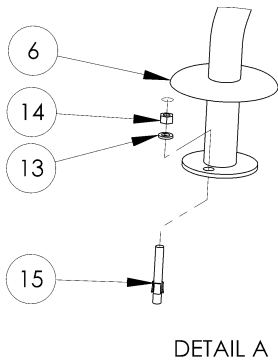

ZOOMERANG™ SLIDE:

FEATURES:

- Durable & Long Lasting Acrylic Construction
- Available in White Only
- Available in Right Turn Only
- 37" High at Seating Area
- Zoom-Flume™ Water Supply System
- Stainless Steel Rails, Legs & Hardware
- Discretely Sits Below a 6' Privacy Fence
- Designed for In-Ground Pools
- Minimum Water Depth of 3'6"
- Water Supply Attaches Directly to Pool Return Inlet
- Weight Limit = 200 Lbs.

RESIDENTIAL SLIDES

ZOOMERANG™ SLIDE

DESCRIPTION	PART NUMBER
Zoomerang Slide - right - wht	Part #ZM-CR-SS

comes w/ss hardware

Zoomerang™ Footprint for RIGHT Turn Only Slide

ZOOMERANG™ SLIDE (ZM-CR-SS):

RESIDENTIAL SLIDES

ZOOMERANG™ SLIDE (ZM-CR-SS):

ALL CHART INFORMATION BELOW CORRESPONDS WITH THE DRAWING ON THE PREVIOUS PAGE.

DRAWING REPRESENTS THE FOLLOWING PART NUMBERS:
ZM-CR-SS

ITEM #	COMPONENT	DESCRIPTION	KITS – QTY. COUNTS		
			ZM-H1-SS	ZM-H2-SS	ZM
1	ZM-R	ZOOMERANG RUNWAY			1
2	ZM-B	FLUME SUPPORT BASE			1
3	ZM-Ladder	ZOOMERANG LADDER			2
4	ZM-T	ZOOMERANG LADDER TREADS			3
5	ZM-HR	ZOOMERANG HANDRAILS			2
6	LADDER ESCUTCHEONS	LADDER ESCUTCHEONS			2
7	H-.463 X .310 CAP	GRAY PROTECTIVE CAP		3	
8	H-.562 X .390 CAP	GRAY PROTECTIVE CAP		3	
9	H-NYLON BUSHING	.500 OD X.257 ID NYLON BUSHING		3	
10	H-SS 1/4 FLAT W	1/4" FLAT WASHER S.S.		6	
11	H-SS 1/4 H C/S	1/4" X 1-1/4" HEX HEAD BOLT S.S.		3	
12	H-SS 1/4 H NUT	1/4" FINISH HEX NUT S.S.		3	
13	H-SS 3/8 FLT WASHER	3/8" X 1" FLAT WASHER S.S.	12	6	
14	H-SS 3/8 F NUT	3/8" FINISH NUT S.S.	4	3	
15	H-SS 3/8 WEDGE	3/8" X 2-3/4" WEDGE ANCHOR W/NUT & WASHER S.S.	4	3	
16	H-SS 3/8 X 3 TAP	3/8" X 3" HEX HEAD TAP BOLT S.S.	8	3	
17	H-SS 5/16 BOLT	5/16 X 2 3/4" LADDER BOLT S.S.	6		
18	H-SS 5/16 F WAS	5/16" SAE FLAT WASHER S.S.	6		
19	H-SS 5/16 H NUT	5/16"HEX FINISH NUT S.S.	6		
20	H-VINYL NUT CAP	1-5/8" X 1/2" WHITE VINYL CAP	2		