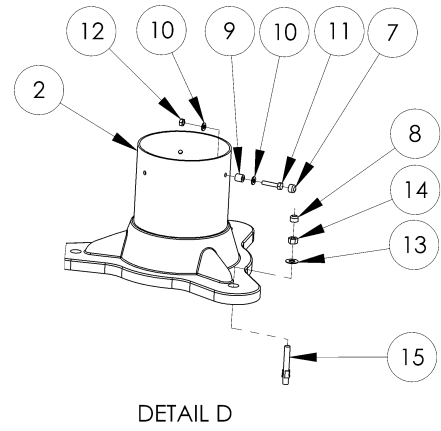

ZOOMERANG™ SLIDE:

FEATURES:

- Durable & Long Lasting Acrylic Construction
- Available in White Only
- Available in Right Turn Only
- 37" High at Seating Area
- Zoom-Flume™ Water Supply System
- Stainless Steel Rails, Legs & Hardware
- Discretely Sits Below a 6' Privacy Fence
- Designed for In-Ground Pools
- Minimum Water Depth of 3'6"
- Water Supply Attaches Directly to Pool Return Inlet
- Weight Limit = 200 Lbs.

RESIDENTIAL SLIDES

ZOOMERANG™ SLIDE

DESCRIPTION	PART NUMBER
Zoomerang Slide - right - wht	Part #ZM-CR-SS

comes w/ss hardware

Zoomerang™ Footprint for RIGHT Turn Only Slide

ZOOMERANG™ SLIDE (ZM-CR-SS):

RESIDENTIAL SLIDES

ZOOMERANG™ SLIDE (ZM-CR-SS):

ALL CHART INFORMATION BELOW CORRESPONDS WITH THE DRAWING ON THE PREVIOUS PAGE.

DRAWING REPRESENTS THE FOLLOWING PART NUMBERS:
ZM-CR-SS

ITEM #	COMPONENT	DESCRIPTION	KITS – QTY. COUNTS		
			ZM-H1-SS	ZM-H2-SS	ZM
1	ZM-R	ZOOMERANG RUNWAY			1
2	ZM-B	FLUME SUPPORT BASE			1
3	ZM-Ladder	ZOOMERANG LADDER			2
4	ZM-T	ZOOMERANG LADDER TREADS			3
5	ZM-HR	ZOOMERANG HANDRAILS			2
6	LADDER ESCUTCHEONS	LADDER ESCUTCHEONS			2
7	H-.463 X .310 CAP	GRAY PROTECTIVE CAP		3	
8	H-.562 X .390 CAP	GRAY PROTECTIVE CAP		3	
9	H-NYLON BUSHING	.500 OD X.257 ID NYLON BUSHING		3	
10	H-SS 1/4 FLAT W	1/4" FLAT WASHER S.S.		6	
11	H-SS 1/4 H C/S	1/4" X 1-1/4" HEX HEAD BOLT S.S.		3	
12	H-SS 1/4 H NUT	1/4" FINISH HEX NUT S.S.		3	
13	H-SS 3/8 FLT WASHER	3/8" X 1" FLAT WASHER S.S.	12	6	
14	H-SS 3/8 F NUT	3/8" FINISH NUT S.S.	4	3	
15	H-SS 3/8 WEDGE	3/8" X 2-3/4" WEDGE ANCHOR W/NUT & WASHER S.S.	4	3	
16	H-SS 3/8 X 3 TAP	3/8" X 3" HEX HEAD TAP BOLT S.S.	8	3	
17	H-SS 5/16 BOLT	5/16 X 2 3/4" LADDER BOLT S.S.	6		
18	H-SS 5/16 F WAS	5/16" SAE FLAT WASHER S.S.	6		
19	H-SS 5/16 H NUT	5/16"HEX FINISH NUT S.S.	6		
20	H-VINYL NUT CAP	1-5/8" X 1/2" WHITE VINYL CAP	2		