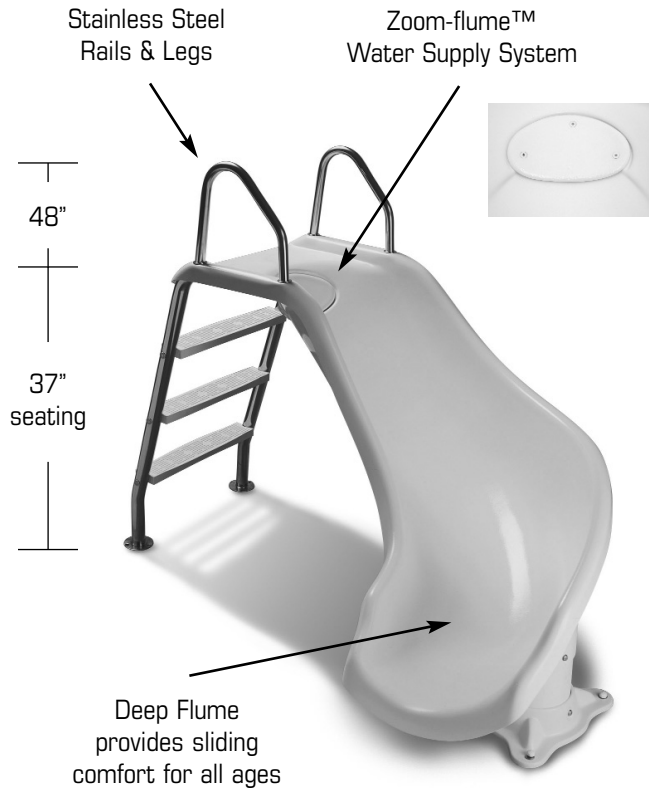

ZOOMERANG™ SLIDE:

FEATURES:

- Durable & Long Lasting Acrylic Construction
- Available in White Only
- Available in Right Turn Only
- 37" High at Seating Area
- Zoom-Flume™ Water Supply System
- Stainless Steel Rails, Legs & Hardware
- Discretely Sits Below a 6' Privacy Fence
- Designed for In-Ground Pools
- Minimum Water Depth of 3'6"
- Water Supply Attaches Directly to Pool Return Inlet
- Weight Limit = 200 Lbs.

RESIDENTIAL SLIDES

ZOOMERANG™ SLIDE

DESCRIPTION	PART NUMBER
Zoomerang Slide - right - wht	Part #ZM-CR-SS

comes w/ss hardware

Zoomerang™ Footprint for RIGHT Turn Only Slide

ZOOMERANG™ SLIDE (ZM-CR-SS):

RESIDENTIAL SLIDES

ZOOMERANG™ SLIDE (ZM-CR-SS):

ALL CHART INFORMATION BELOW CORRESPONDS WITH THE DRAWING ON THE PREVIOUS PAGE.

DRAWING REPRESENTS THE FOLLOWING PART NUMBERS:
ZM-CR-SS

ITEM #	COMPONENT	DESCRIPTION	KITS – QTY. COUNTS		
			ZM-H1-SS	ZM-H2-SS	ZM
1	ZM-R	ZOOMERANG RUNWAY			1
2	ZM-B	FLUME SUPPORT BASE			1
3	ZM-Ladder	ZOOMERANG LADDER			2
4	ZM-T	ZOOMERANG LADDER TREADS			3
5	ZM-HR	ZOOMERANG HANDRAILS			2
6	LADDER ESCUTCHEONS	LADDER ESCUTCHEONS			2
7	H-.463 X .310 CAP	GRAY PROTECTIVE CAP		3	
8	H-.562 X .390 CAP	GRAY PROTECTIVE CAP		3	
9	H-NYLON BUSHING	.500 OD X.257 ID NYLON BUSHING		3	
10	H-SS 1/4 FLAT W	1/4" FLAT WASHER S.S.		6	
11	H-SS 1/4 H C/S	1/4" X 1-1/4" HEX HEAD BOLT S.S.		3	
12	H-SS 1/4 H NUT	1/4" FINISH HEX NUT S.S.		3	
13	H-SS 3/8 FLT WASHER	3/8" X 1" FLAT WASHER S.S.	12	6	
14	H-SS 3/8 F NUT	3/8" FINISH NUT S.S.	4	3	
15	H-SS 3/8 WEDGE	3/8" X 2-3/4" WEDGE ANCHOR W/NUT & WASHER S.S.	4	3	
16	H-SS 3/8 X 3 TAP	3/8" X 3" HEX HEAD TAP BOLT S.S.	8	3	
17	H-SS 5/16 BOLT	5/16 X 2 3/4" LADDER BOLT S.S.	6		
18	H-SS 5/16 F WAS	5/16" SAE FLAT WASHER S.S.	6		
19	H-SS 5/16 H NUT	5/16"HEX FINISH NUT S.S.	6		
20	H-VINYL NUT CAP	1-5/8" X 1/2" WHITE VINYL CAP	2		

NOTES:

Zoomerang available in white only.
 Zoomerang available in right turn only.