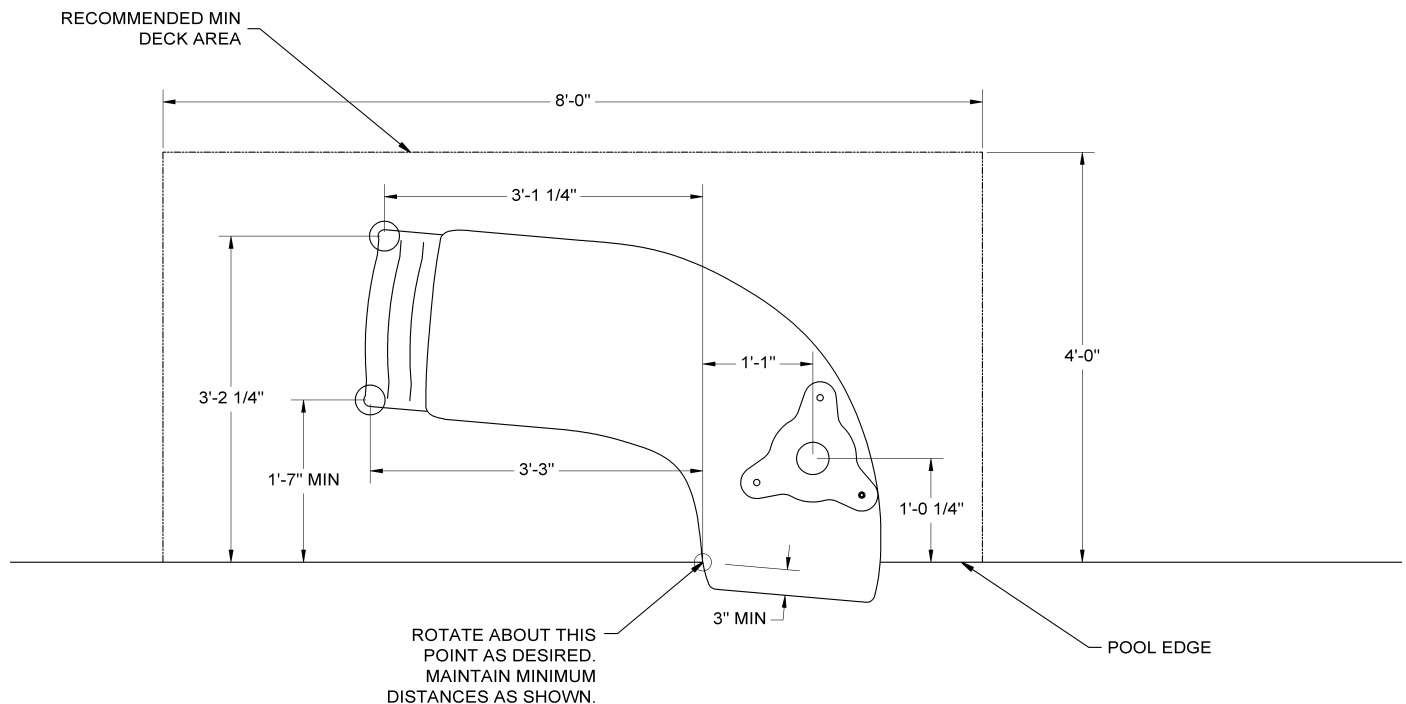

ZOOMERANG™ SLIDE:

FEATURES:

- Durable & Long Lasting Acrylic Construction
- Available in White Only
- Available in Right Turn Only
- 37" High at Seating Area
- Zoom-Flume™ Water Supply System
- Stainless Steel Rails, Legs & Hardware
- Discretely Sits Below a 6' Privacy Fence
- Designed for In-Ground Pools
- Minimum Water Depth of 3'6"
- Water Supply Attaches Directly to Pool Return Inlet
- Weight Limit = 200 Lbs.

RESIDENTIAL SLIDES

ZOOMERANG™ SLIDE

DESCRIPTION	PART NUMBER
Zoomerang Slide - right - wht	Part #ZM-CR-SS

comes w/ss hardware

Zoomerang™ Footprint for RIGHT Turn Only Slide

ZOOMERANG™ SLIDE (ZM-CR-SS):

RESIDENTIAL SLIDES

ZOOMERANG™ SLIDE (ZM-CR-SS):

ALL CHART INFORMATION BELOW CORRESPONDS WITH THE DRAWING ON THE PREVIOUS PAGE.

DRAWING REPRESENTS THE FOLLOWING PART NUMBERS:
ZM-CR-SS

ITEM #	COMPONENT	DESCRIPTION	KITS – QTY. COUNTS		
			ZM-H1-SS	ZM-H2-SS	ZM
1	ZM-R	ZOOMERANG RUNWAY			1
2	ZM-B	FLUME SUPPORT BASE			1
3	ZM-Ladder	ZOOMERANG LADDER			2
4	ZM-T	ZOOMERANG LADDER TREADS			3
5	ZM-HR	ZOOMERANG HANDRAILS			2
6	LADDER ESCUTCHEONS	LADDER ESCUTCHEONS			2
7	H-.463 X .310 CAP	GRAY PROTECTIVE CAP		3	
8	H-.562 X .390 CAP	GRAY PROTECTIVE CAP		3	
9	H-NYLON BUSHING	.500 OD X.257 ID NYLON BUSHING		3	
10	H-SS 1/4 FLAT W	1/4" FLAT WASHER S.S.		6	
11	H-SS 1/4 H C/S	1/4" X 1-1/4" HEX HEAD BOLT S.S.		3	
12	H-SS 1/4 H NUT	1/4" FINISH HEX NUT S.S.		3	
13	H-SS 3/8 FLT WASHER	3/8" X 1" FLAT WASHER S.S.	12	6	
14	H-SS 3/8 F NUT	3/8" FINISH NUT S.S.	4	3	
15	H-SS 3/8 WEDGE	3/8" X 2-3/4" WEDGE ANCHOR W/NUT & WASHER S.S.	4	3	
16	H-SS 3/8 X 3 TAP	3/8" X 3" HEX HEAD TAP BOLT S.S.	8	3	
17	H-SS 5/16 BOLT	5/16 X 2 3/4" LADDER BOLT S.S.	6		
18	H-SS 5/16 F WAS	5/16" SAE FLAT WASHER S.S.	6		
19	H-SS 5/16 H NUT	5/16"HEX FINISH NUT S.S.	6		
20	H-VINYL NUT CAP	1-5/8" X 1/2" WHITE VINYL CAP	2		