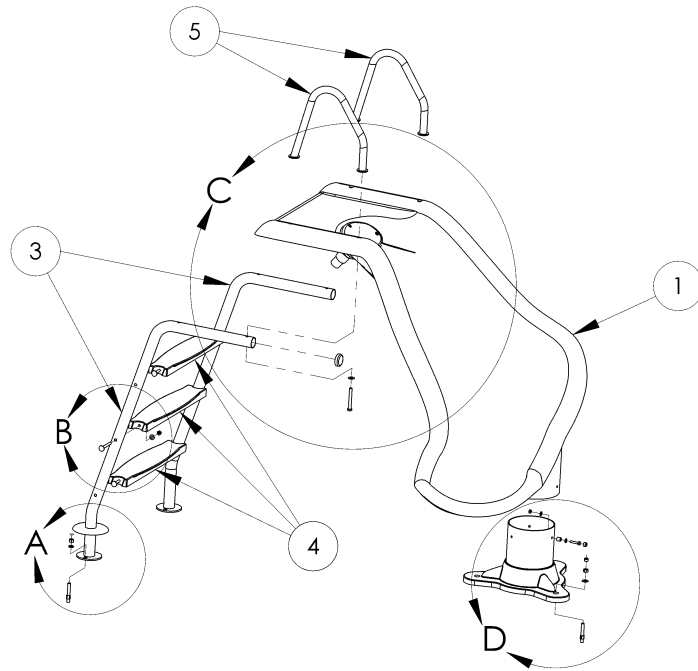

ZOOMERANG™ SLIDE:

FEATURES:

- Durable & Long Lasting Acrylic Construction
- Available in White Only
- Available in Right Turn Only
- 37" High at Seating Area
- Zoom-Flume™ Water Supply System
- Stainless Steel Rails, Legs & Hardware
- Discretely Sits Below a 6' Privacy Fence
- Designed for In-Ground Pools
- Minimum Water Depth of 3'6"
- Water Supply Attaches Directly to Pool Return Inlet
- Weight Limit = 200 Lbs.

RESIDENTIAL SLIDES

ZOOMERANG™ SLIDE

DESCRIPTION	PART NUMBER
Zoomerang Slide - right - wht	Part #ZM-CR-SS

comes w/ss hardware

Zoomerang™ Footprint for RIGHT Turn Only Slide

ZOOMERANG™ SLIDE (ZM-CR-SS):

RESIDENTIAL SLIDES

ZOOMERANG™ SLIDE (ZM-CR-SS):

ALL CHART INFORMATION BELOW CORRESPONDS WITH THE DRAWING ON THE PREVIOUS PAGE.

DRAWING REPRESENTS THE FOLLOWING PART NUMBERS:
ZM-CR-SS

ITEM #	COMPONENT	DESCRIPTION	KITS – QTY. COUNTS		
			ZM-H1-SS	ZM-H2-SS	ZM
1	ZM-R	ZOOMERANG RUNWAY			1
2	ZM-B	FLUME SUPPORT BASE			1
3	ZM-Ladder	ZOOMERANG LADDER			2
4	ZM-T	ZOOMERANG LADDER TREADS			3
5	ZM-HR	ZOOMERANG HANDRAILS			2
6	LADDER ESCUTCHEONS	LADDER ESCUTCHEONS			2
7	H-.463 X .310 CAP	GRAY PROTECTIVE CAP		3	
8	H-.562 X .390 CAP	GRAY PROTECTIVE CAP		3	
9	H-NYLON BUSHING	.500 OD X.257 ID NYLON BUSHING		3	
10	H-SS 1/4 FLAT W	1/4" FLAT WASHER S.S.		6	
11	H-SS 1/4 H C/S	1/4" X 1-1/4" HEX HEAD BOLT S.S.		3	
12	H-SS 1/4 H NUT	1/4" FINISH HEX NUT S.S.		3	
13	H-SS 3/8 FLT WASHER	3/8" X 1" FLAT WASHER S.S.	12	6	
14	H-SS 3/8 F NUT	3/8" FINISH NUT S.S.	4	3	
15	H-SS 3/8 WEDGE	3/8" X 2-3/4" WEDGE ANCHOR W/NUT & WASHER S.S.	4	3	
16	H-SS 3/8 X 3 TAP	3/8" X 3" HEX HEAD TAP BOLT S.S.	8	3	
17	H-SS 5/16 BOLT	5/16 X 2 3/4" LADDER BOLT S.S.	6		
18	H-SS 5/16 F WAS	5/16" SAE FLAT WASHER S.S.	6		
19	H-SS 5/16 H NUT	5/16"HEX FINISH NUT S.S.	6		
20	H-VINYL NUT CAP	1-5/8" X 1/2" WHITE VINYL CAP	2		