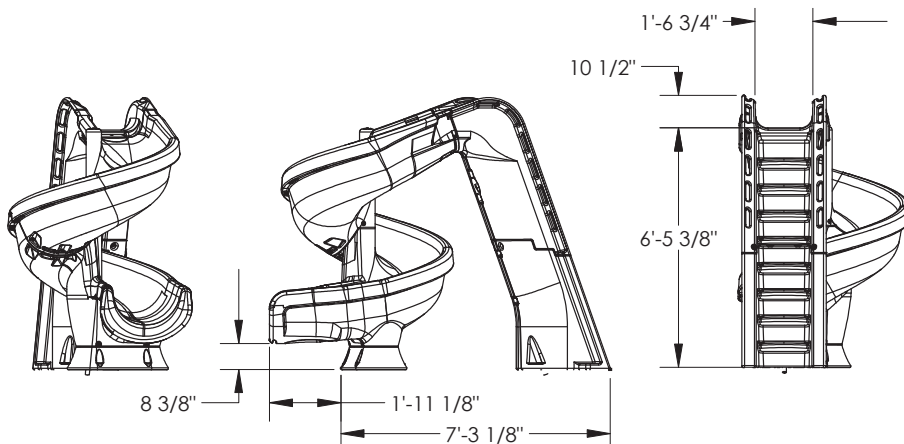

# heliX™

Add a 360° adventure ride to your pool with S.R. Smith's newest slide, the heliX™. The patent pending unique water delivery system adds splashing fun from top to bottom.

- Elegant rotomolded design for strength and durability
- Enclosed ladder and molded handrail design for maximum safety
- Salt Friendly
- This slide fully complies with the U.S. Consumer Product Safety Commission's Safety Standard for Swimming Pool Slides (16 C.F.R. 1207)
- Over 7 feet tall at the top of the handrails!
- Simple deck mounting
- Accommodates sliders up to 250 lbs
- Residential use only

Model No.	Color	Shipping Wt.	L	W	H
640-209-58124	Granite	350 lbs	89"	65"	48"
640-209-58123	Sandstone	350 lbs	89"	65"	48"

Actual product colors may vary

All installations must comply with all applicable local and national codes and installation must be completed in accordance with S.R.Smith installation instructions.