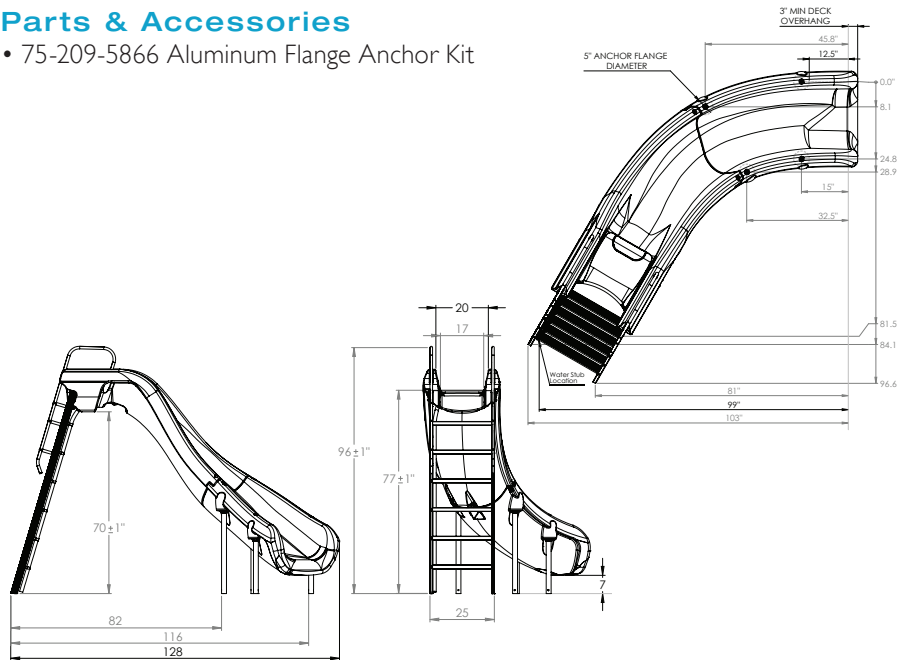

Flume Details

All S.R. Smith, LLC swimming pool slides fully comply with Consumer Products Safety Commission (CPSC) mandatory safety Standard for Swimming Pool Slides (16 CFR 1207) and are certified by independent third party testing labs. The installer or end-user is responsible for complying with local building codes for the location, installation, construction or assembly of these slides. S.R. Smith, LLC makes no representations that the location, installation, construction or assembly of its slides meet local building codes.