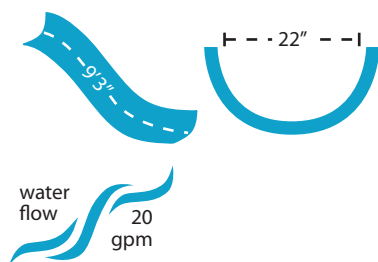

Flume Details

All S.R. Smith, LLC swimming pool slides fully comply with Consumer Products Safety Commission (CPSC) mandatory safety Standard for Swimming Pool Slides (16 CFR 1207) and are certified by independent third party testing labs. The installer or end-user is responsible for complying with local building codes for the location, installation, construction or assembly of these slides. S.R. Smith, LLC makes no representations that the location, installation, construction or assembly of its slides meet local building codes.