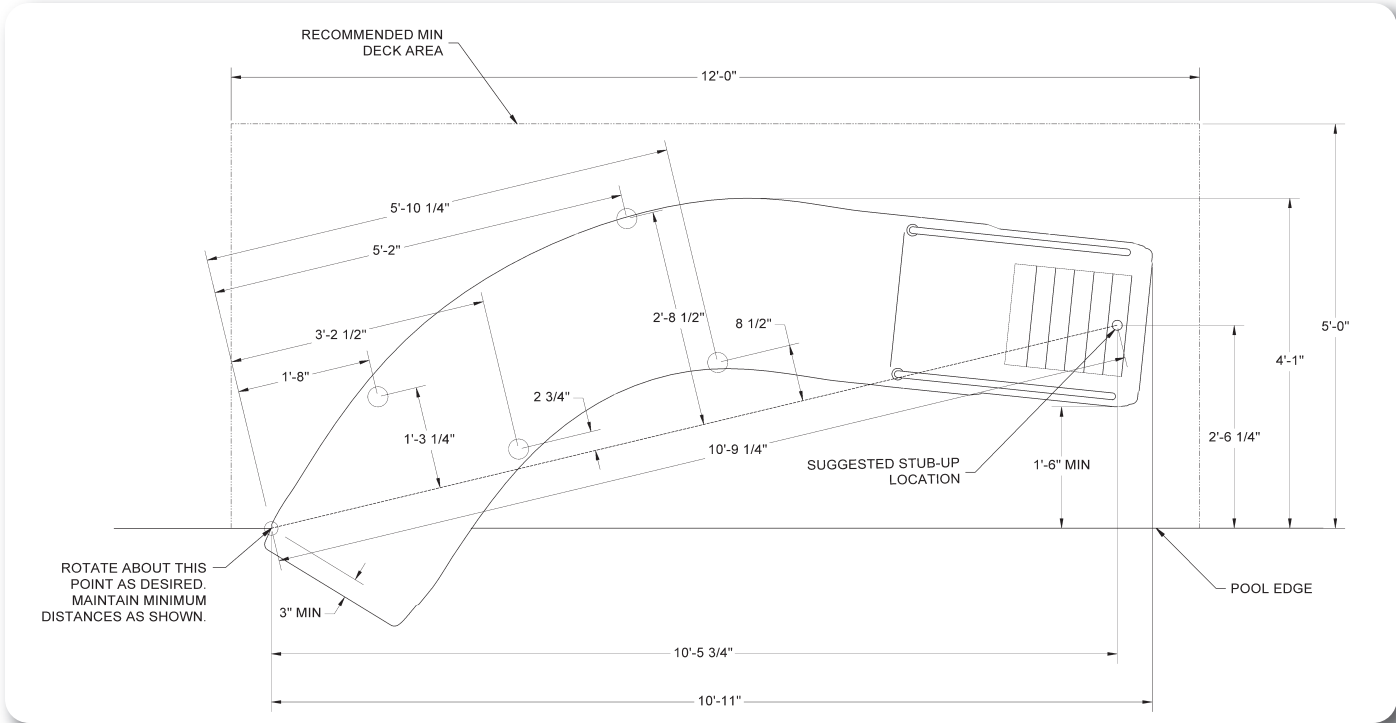

Wild Ride™ Footprint for LEFT Turn Slide

Custom Powder Coated Colors = White -1; Earth: -3; Copper Vein: -4; Hammertone Gray: -6; Light Gray: -9
(add custom color code behind part # when ordering)