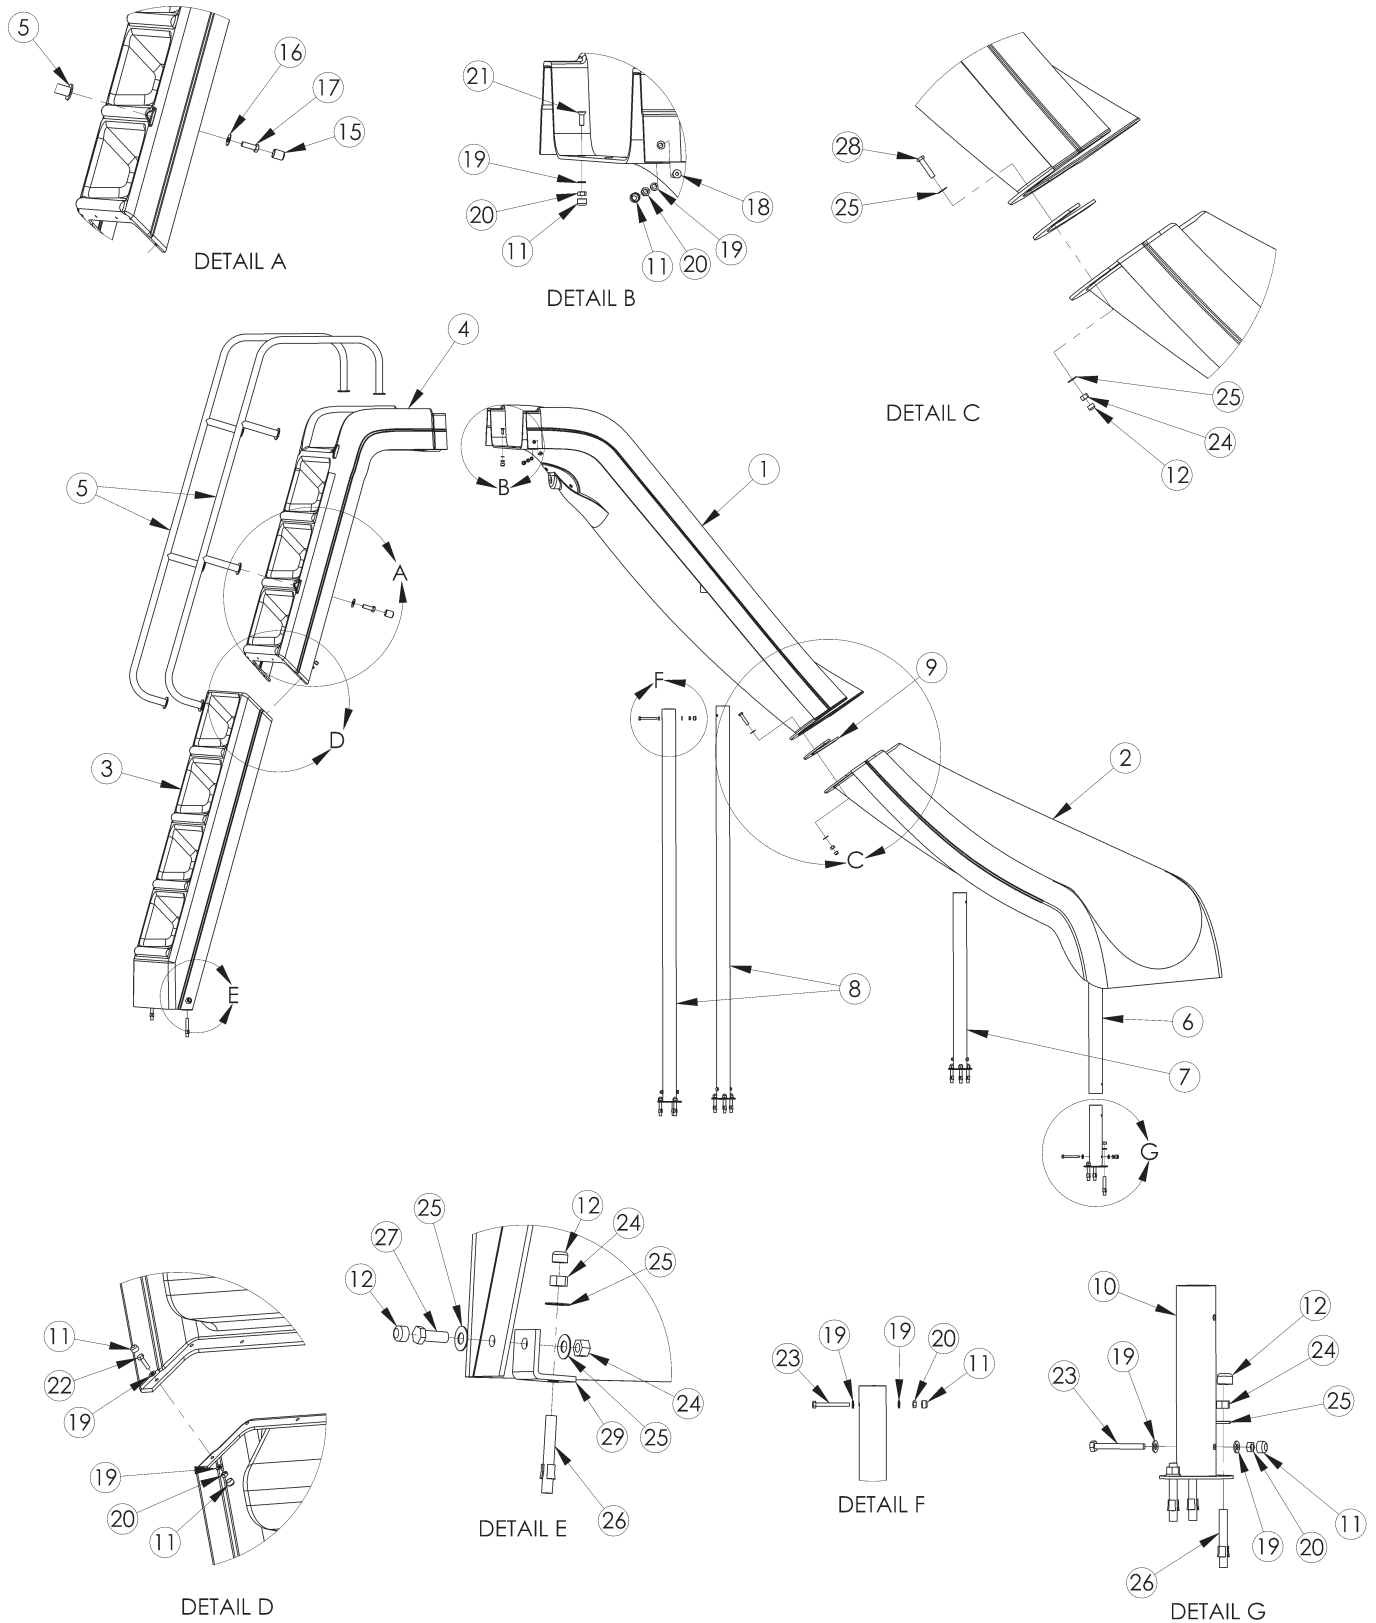

WILD RIDE™ SLIDE (W-RIDE-CR-SS):

RESIDENTIAL SLIDES

WILD RIDE™ SLIDE (W-RIDE-CR-SS):

ALL CHART INFORMATION BELOW CORRESPONDS WITH THE DRAWING ON THE PREVIOUS PAGE.

DRAWING REPRESENTS THE FOLLOWING PART NUMBERS:

W-RIDE-CL-SS	W-RIDE-CR-SS (shown)

ITEM #	COMPONENT	DESCRIPTION	HARDWARE KITS/PARTS KITS – QTY. COUNTS											
			SH-101	SH-102	SH-103	SH-104	SH-106	SH-107	SH-108	HOSE	WRS			
1	WRS-URUN-W-R	WILD RIDE UPPER RUNWAY												1
2	WRS-LRUN-W-R	WILD RIDE LOWER RUNWAY												1
3	WRS-LSTEP-W	WILD RIDE STEP LOWER SECTION												1
4	WRS-USTEP-W	WILD RIDE STEP UPPER SECTION												1
5	WRS-HD RAIL	WILD RIDE HANDRAIL												2
6	WW-24-1/2"-LEG	LEG, 24-1/2"												1
7	WW-22"-LEG	LEG, 22"												1
8	WW-54-1/2"-LEG	LEG, 54-1/2"												2
9	H-WRS GASKET	GASKET, CLOSED CELL NEOPRENE SPONGE												1
10	DECK ANCHOR	9" STAINLESS STEEL DECK ANCHOR							4					
11	H-.463 X .310 CAP	.463 X .310 PROTECTIVE CAP				25	1							
12	H-.562 X .390 CAP	.562 X .390 PROTECTIVE CAP				16	3							
13	H-1 BALL VALVE	1" BALL VALVE-SLIP WHITE											1*	
14	H-1 SPA HOSE	10 FEET OF 1" PVC FLEX PIPE											1*	
15	H-1 WHT CAP	.750 X 1" GRAY NUT CAP				6								
16	H-SS 1/2 F WAS	1/2" FLAT WASHER S.S.	8											
17	H-SS 1/2-13 BOL	1/2" X 1-1/2" HEX HEAD BOLT S.S.	8											
18	H-SS 1/4 FL HEAD	1/4-20 X 3/4" SOC FLAT C/S SS									2			
19	H-SS 1/4 FLAT W	1/4" FLAT WASHER SS 18.8	17	8				2						
20	H-SS 1/4 H NUT	1/4" HEX NUT SS	11	4				1						
21	H-SS 1/4 X 1-1/4 F	1/4-20 X 1-1/4" SOC FLAT C/S 1									3			
22	H-SS 1/4-20 X 1	1/4" X 1" HEX HEAD BOLT S.S.	6											
23	H-SS 1/4X2-1/4H	1/4" X 2-1/4" HEX HEAD BOLT S.S.		4				1						
24	H-SS 3/8 F NUT	3/8" HEX NUT SS		6	2			3						
25	H-SS 3/8 FLT WASHER	3/8" X 1" FLAT WASHER S.S.		12	4			3						
26	H-SS 3/8 WEDGE	3/8 X 2-3/4 WEDGE ANCHOR ST.ST			2			3						
27	H-SS 3/8X1 H B	3/8" X 1" HEX HEAD BOLT S.S.			2									
28	H-SS 3/8X1-3/4	3/8" X 1-3/4" HEX HEAD BOLT S.S.		6										
29	L-BRACKET	L-BRACKET, LADDER ANCHOR, WHITE									2			

* not pictured

NOTES:

Wild Ride Slides available in both right and left turns.
Wild Ride slides available with custom powder coated handrails and legs.

RESIDENTIAL SLIDES