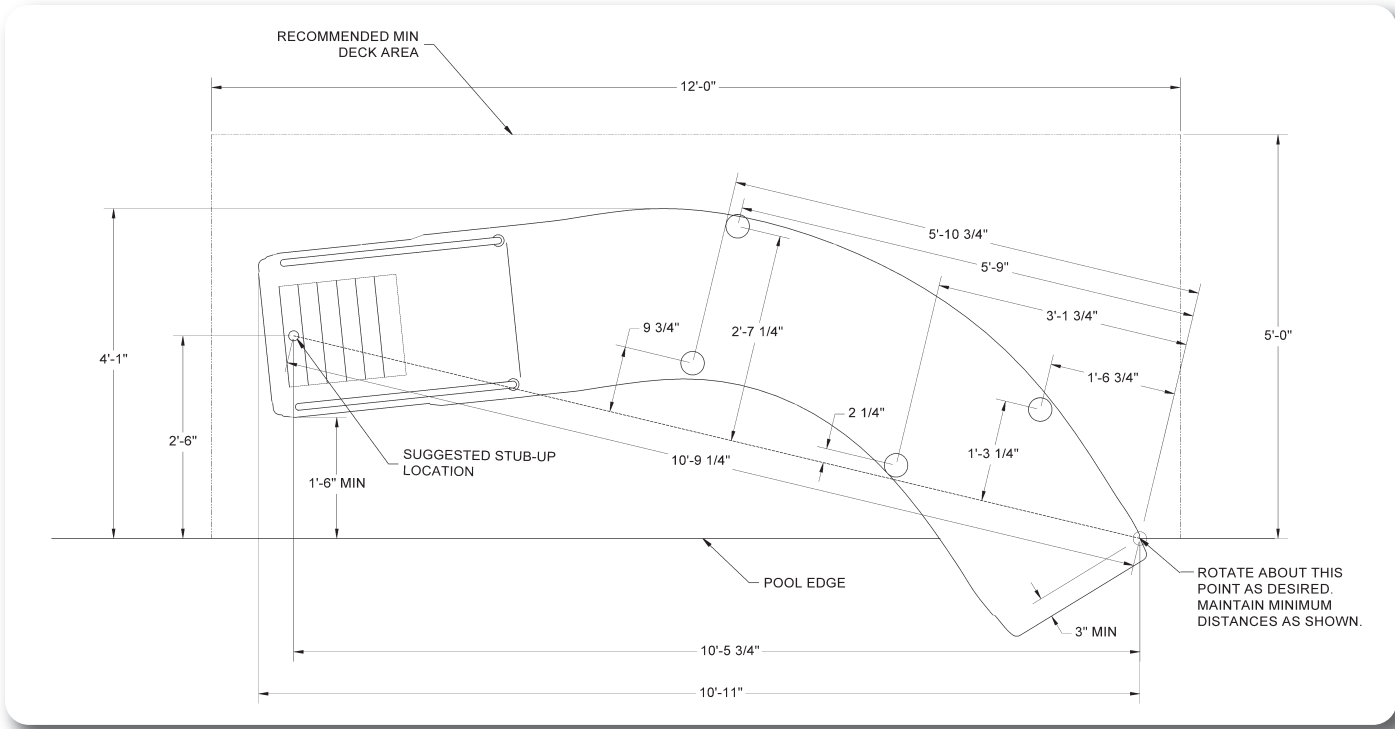

Wild Ride™ Footprint for RIGHT Turn Slide

Custom Powder Coated Colors = White -1; Earth: -3; Copper Vein: -4; Hammertone Gray: -6; Light Gray: -9
(add custom color code behind part # when ordering)