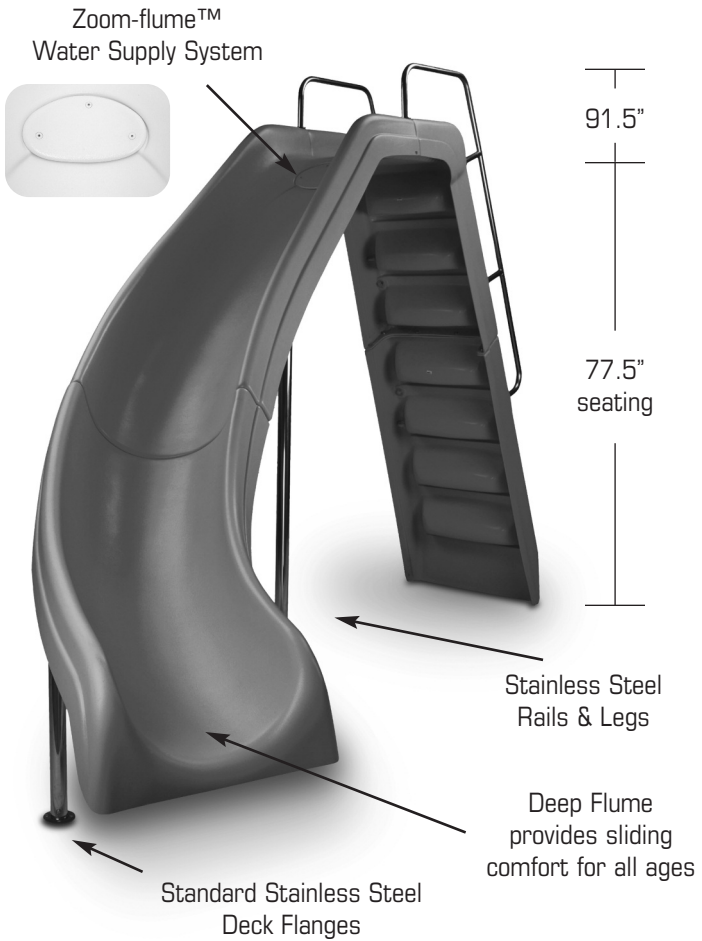

## FEATURES:

- Durable & Long Lasting Acrylic With Fiberglass Reinforcements
- Available in White, Tan, Gray & Blue
- Available in Right or Left Turn
- 77.5" High at Seating Area
- Flume Width = 21.5" (centerline)
- Flume Depth = 10.5"
- Zoom-Flume™ Water Supply System
- 15-25 GPM (Actual GPM rating will vary depending on specific pool size and pool equipment used.)
- Stainless Steel Rails, Legs & Hardware
- Exclusive Stainless Steel Deck Flanges
- Optional Powder Coated Rails & Legs
- Fully Molded Steps Provide Safe Access to Slide Flume
- Weight Limit = 250 Lbs.
- See Available Slide Colors on Pg. 31

## WILD RIDE™ - RIGHT

DESCRIPTION	PART NUMBER
Wild Ride Slide - right - wht	Part #WRS-CR-SS
Wild Ride Slide - right - blue	Part #WRS-CRB-SS
Wild Ride Slide - right - tan	Part #WRS-CRT-SS
Wild Ride Slide - right - gray	Part #WRS-CRG-SS

comes w/ss hardware  
w/powder coated handrails, add **-H**  
w/powder coated handrails, legs, & deck anchors, add **-A**